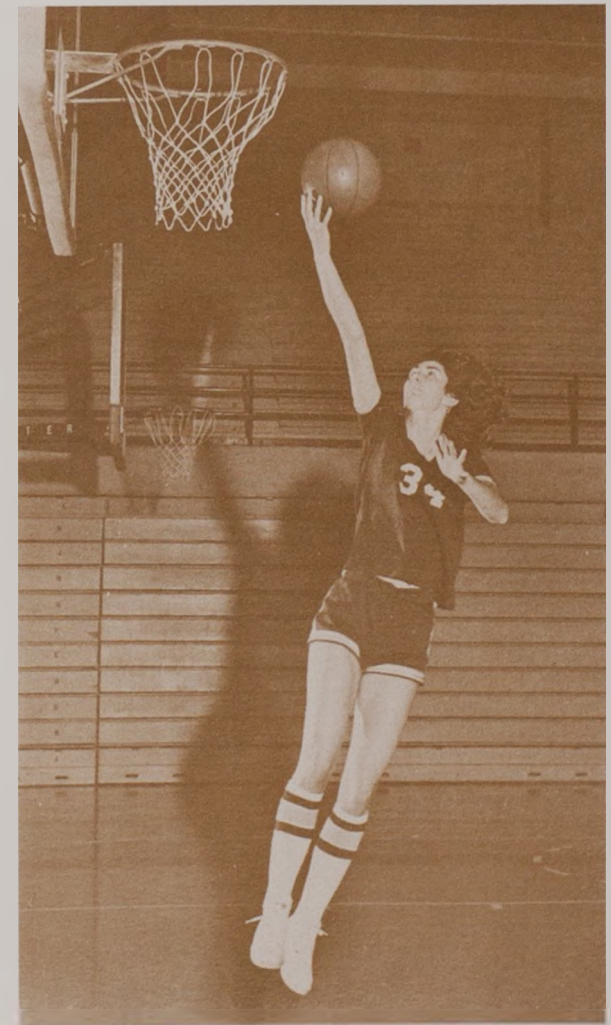

WOMEN'S BASKETBALL 1978-79