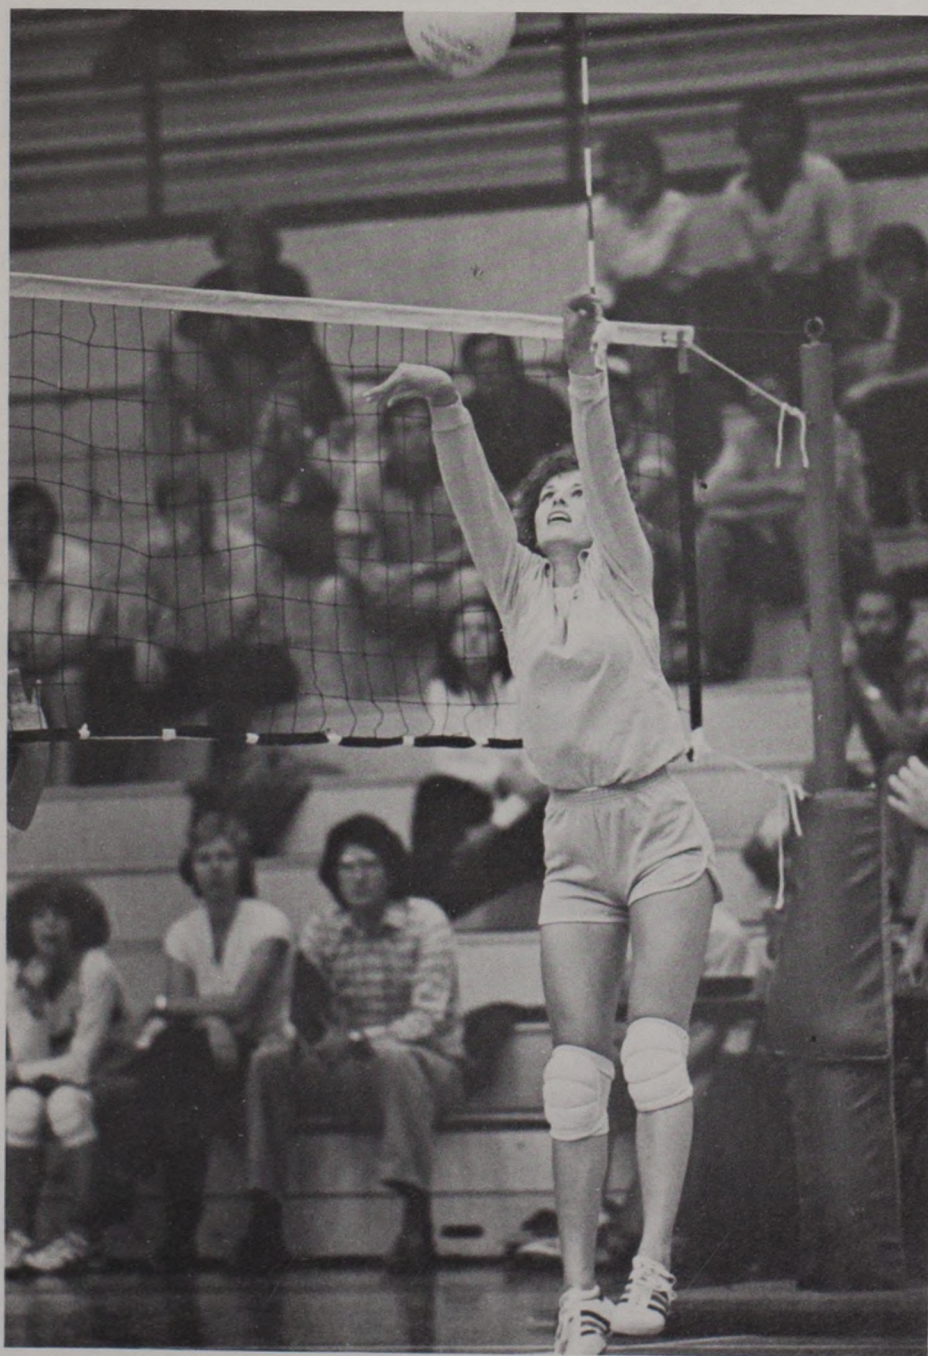

University of Montana Volleyball

1981

25¢

Grizzly Outlook

The return of seven letterwinners and the addition of two talented recruits have University of Montana volleyball coach Dick Scott optimistic about the 1981 season.

The other returning letterwinners are seniors Diana Bandel and Moira Fagan and

Jean Cavanaugh

sophomores Brenda Gilbertson and Wendy Hoyt. Libby Shockley, a sophomore, returns to the squad following a year off because of an injury.

The two freshmen on the squad have also impressed Scott. They are Kara Price from Richland, Wash. and Mary Beth Dungan from Kent, Wash. "I'm very high on these players," Scott says. "They can add a lot to our program."