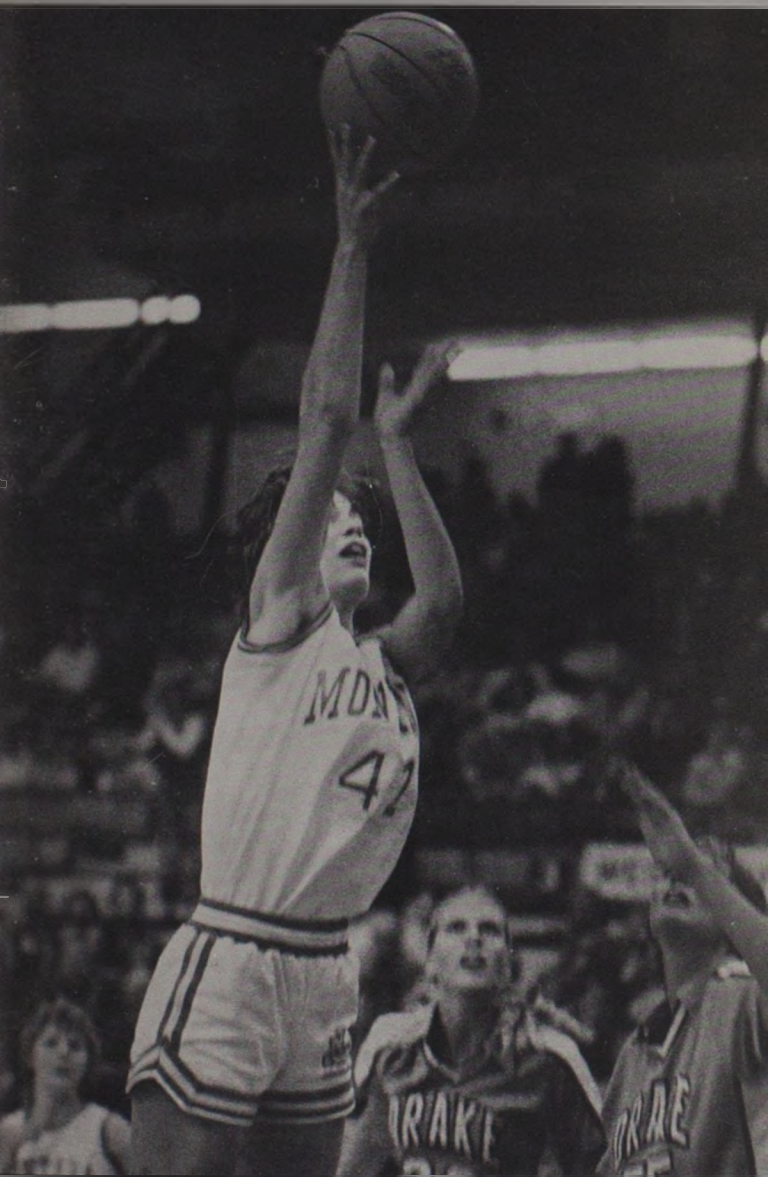

MONTANA

**Women's Basketball
1982-83 Media Guide**