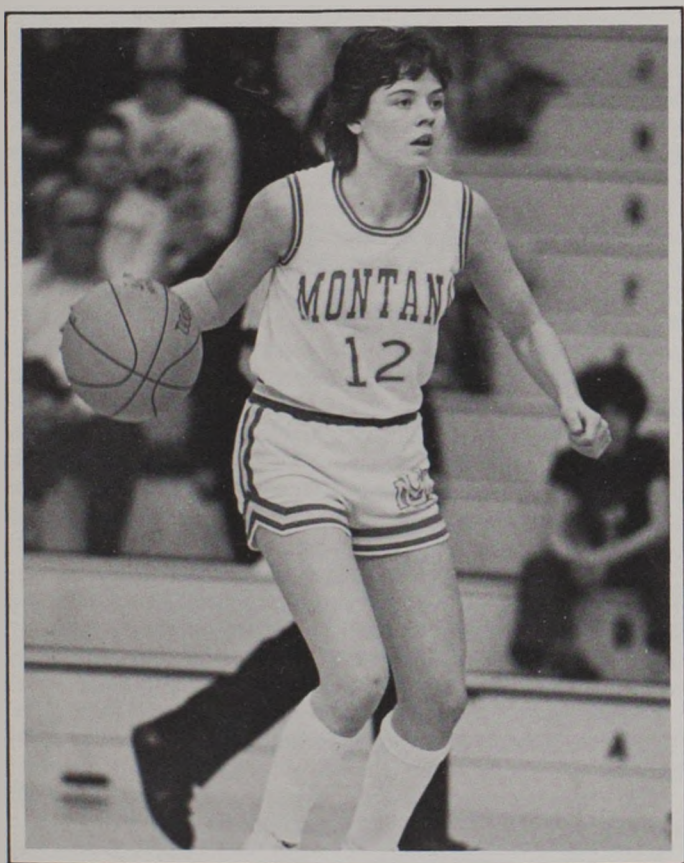

1983-84

Lady Griz Basketball

Table of Contents

Outlook.....	2-3
Coaches.....	5
Returns.....	6-9
Newcomers.....	11-12
Pronunciation Guide.....	13
Roster.....	14-15
1982-83 Statistics.....	16-17
1982-83 Results.....	18-19
Record Book.....	20
Career Leaders.....	21
Opponents.....	23-28
Media Outlets.....	28
University of Montana.....	Inside Back Cover