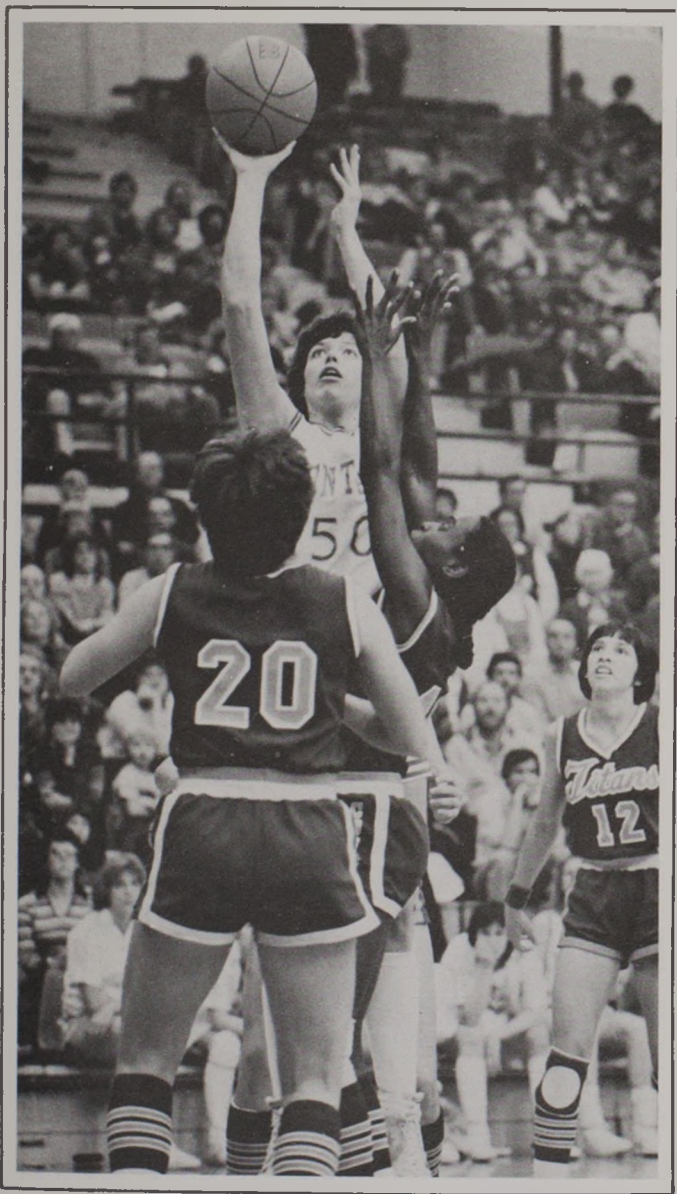

Sophomore center Sharla Muralt.

Pronunciation Guide

CHERI Bratt	SURE-EE
Doris DEDEN Hasquet	DEED-UHN
Barb KAVANAGH	KAV-UH-NAW
Sharla MURALT	MUHR-ALT
Laurie STRUBE	STROO-BEE