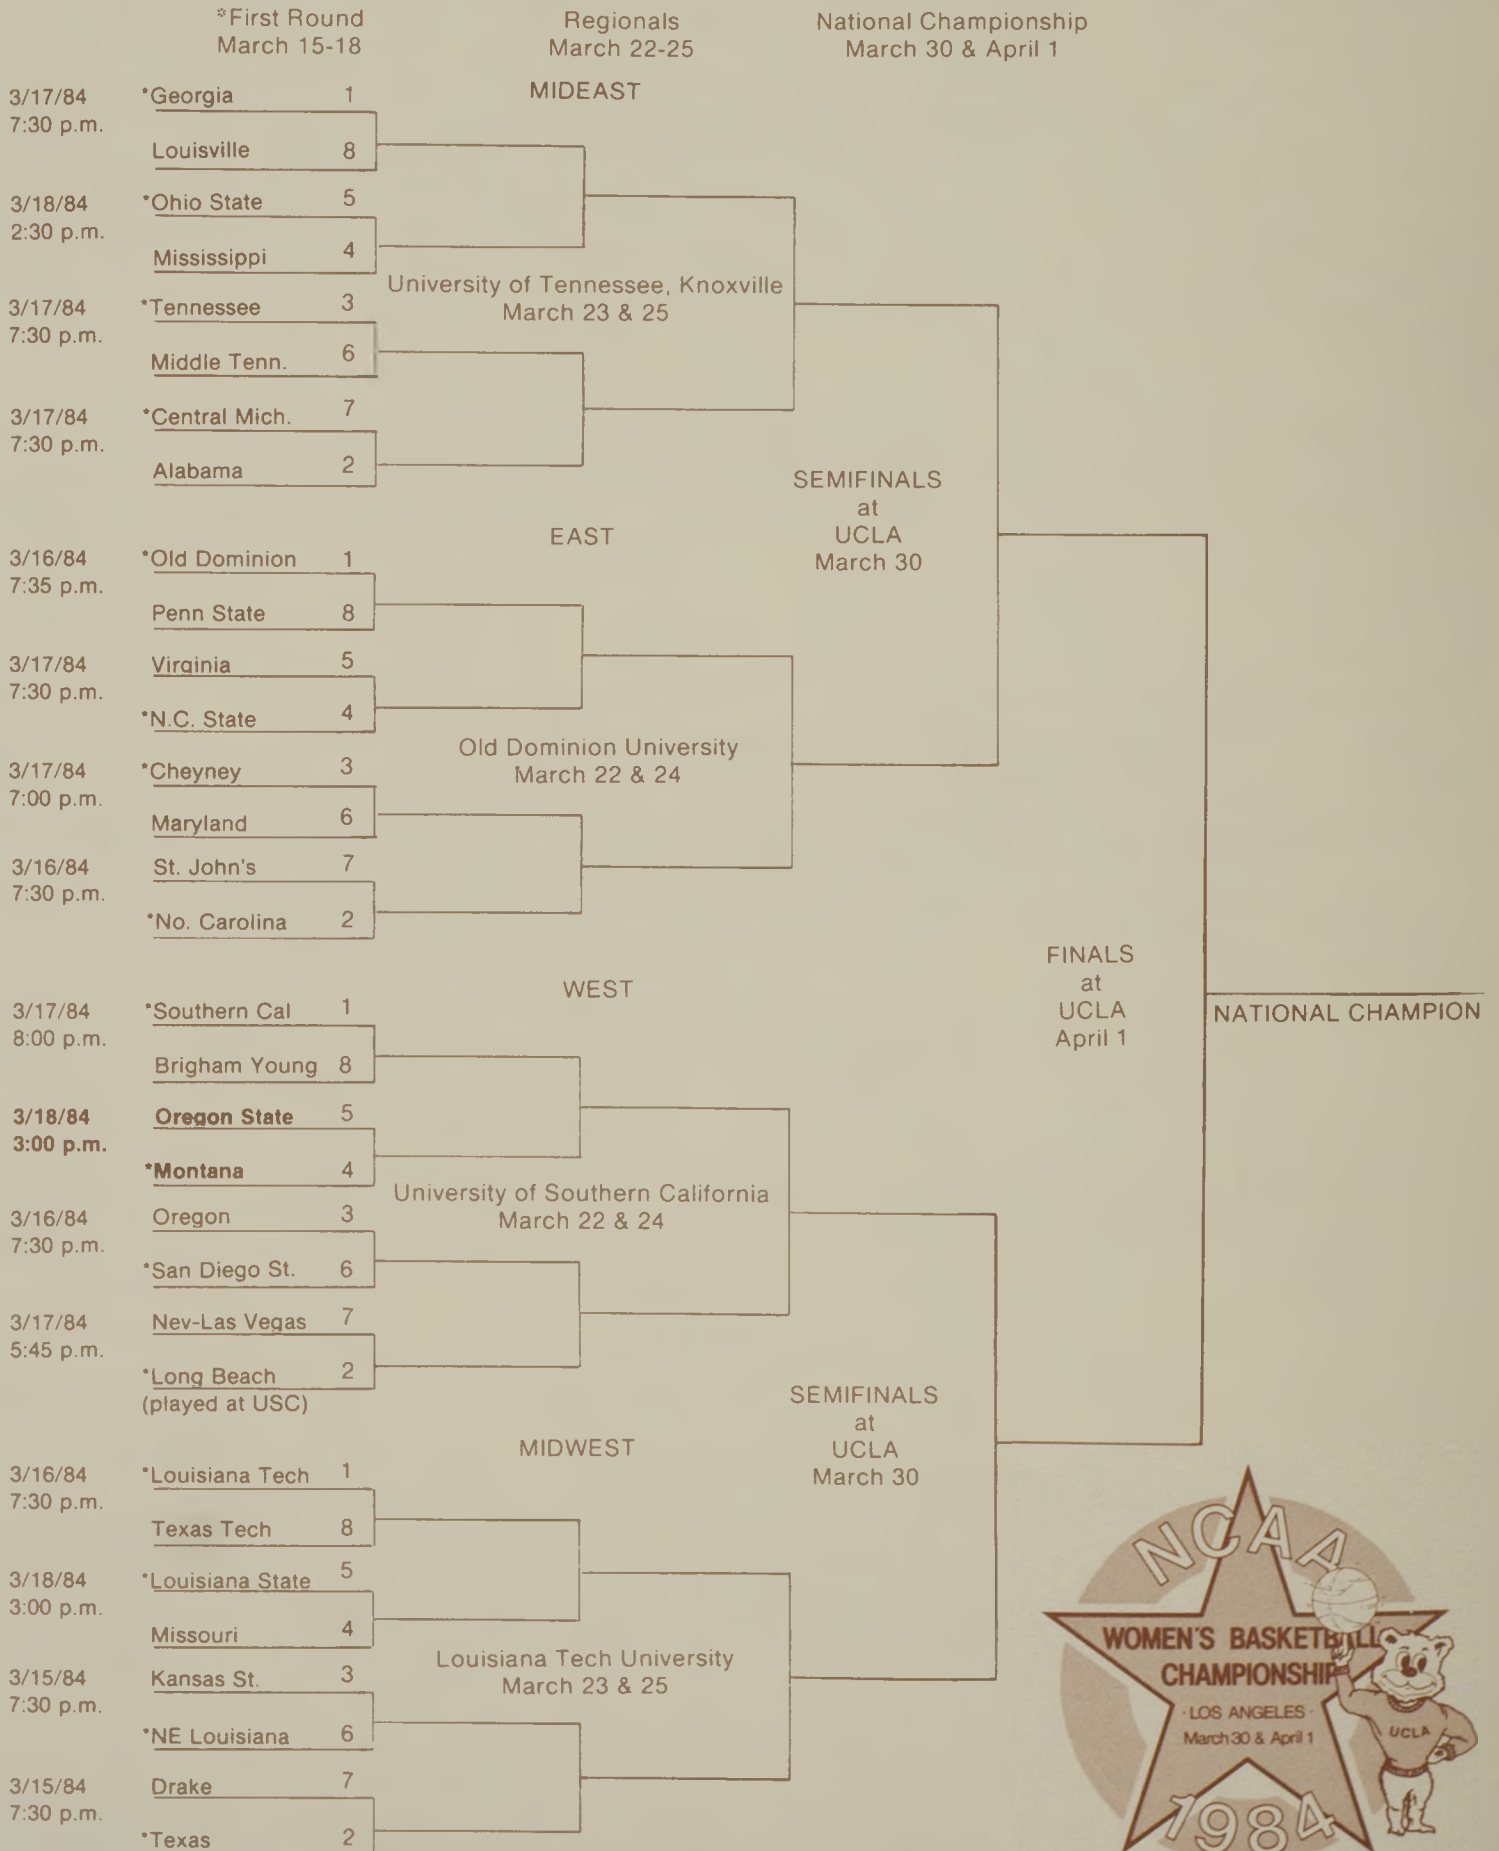

NCAA Division I National Championships

— First Round —

Oregon State University

vs.

University of Montana

March 18, 1984
Missoula, Montana

25¢

1984 NCAA Division I Women's Basketball Championship Bracket