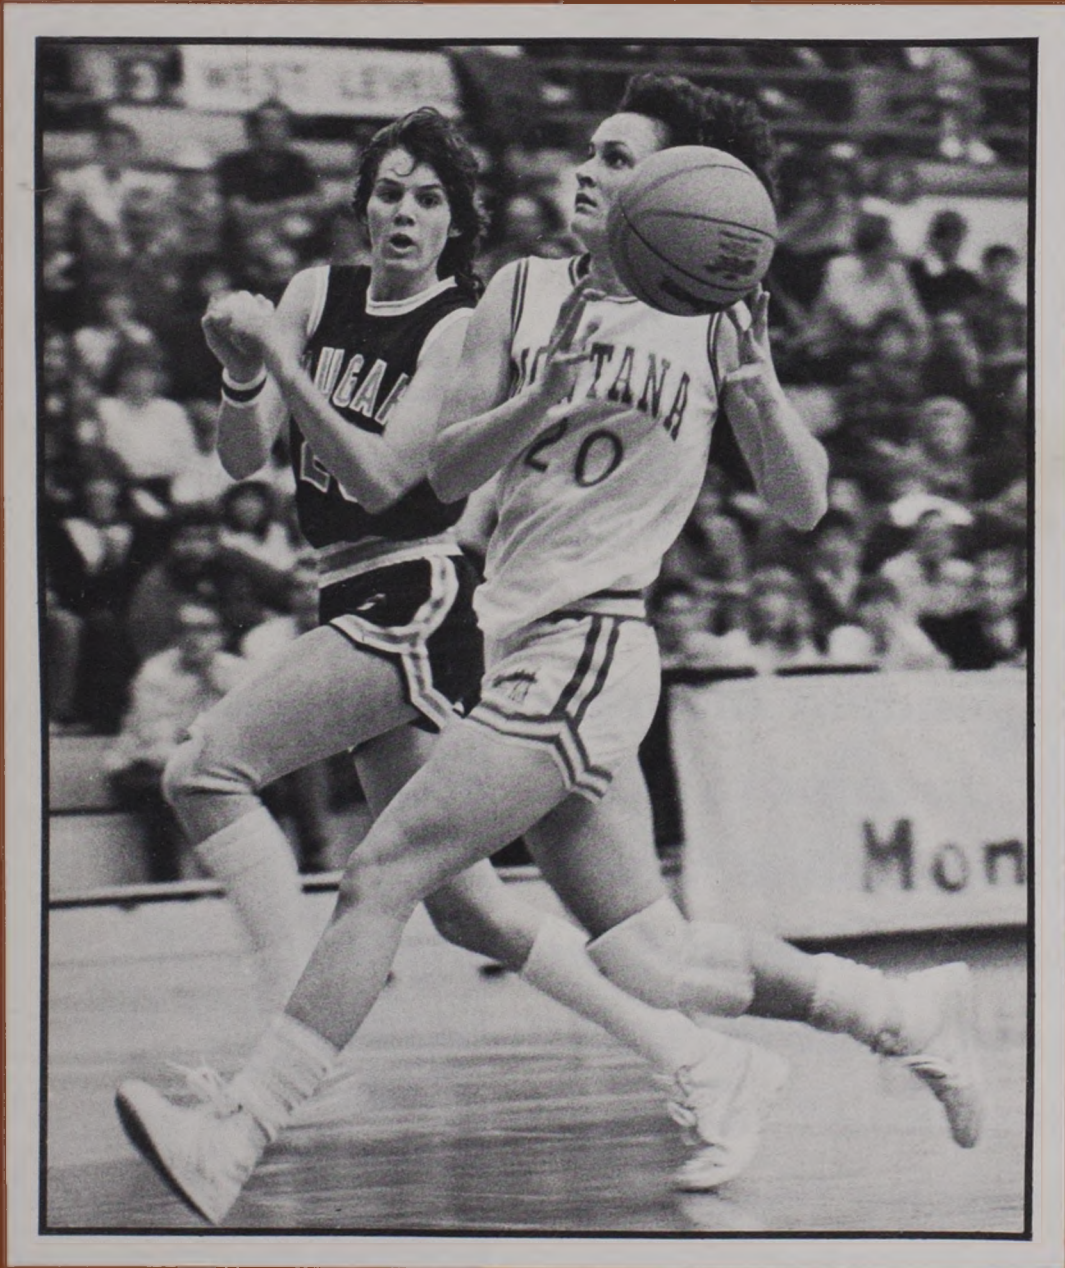

LADY GRIZ INSURANCE CLASSIC V

University of Colorado
University of Minnesota