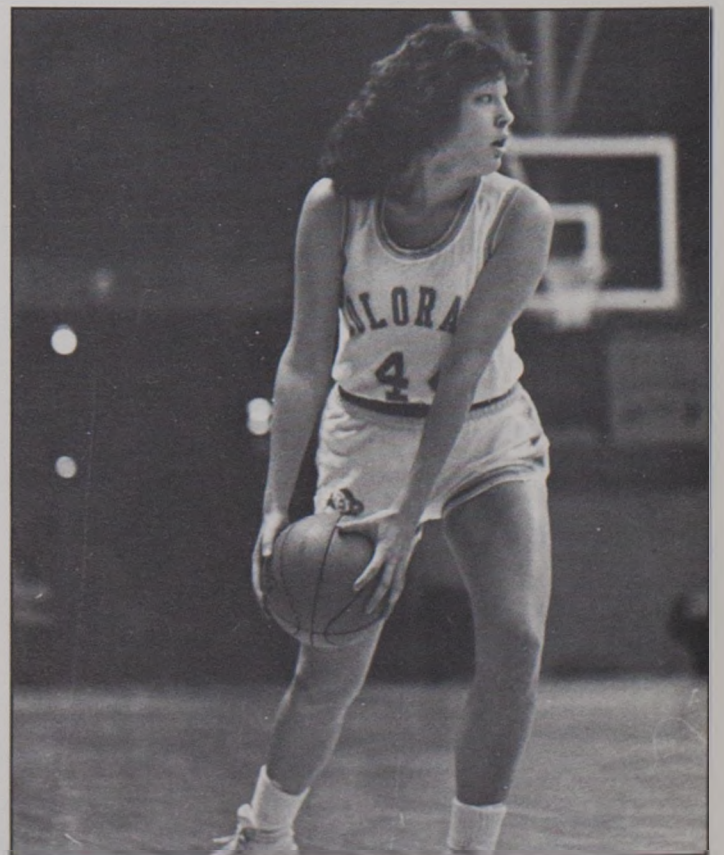

Colorado's Patty Slighter