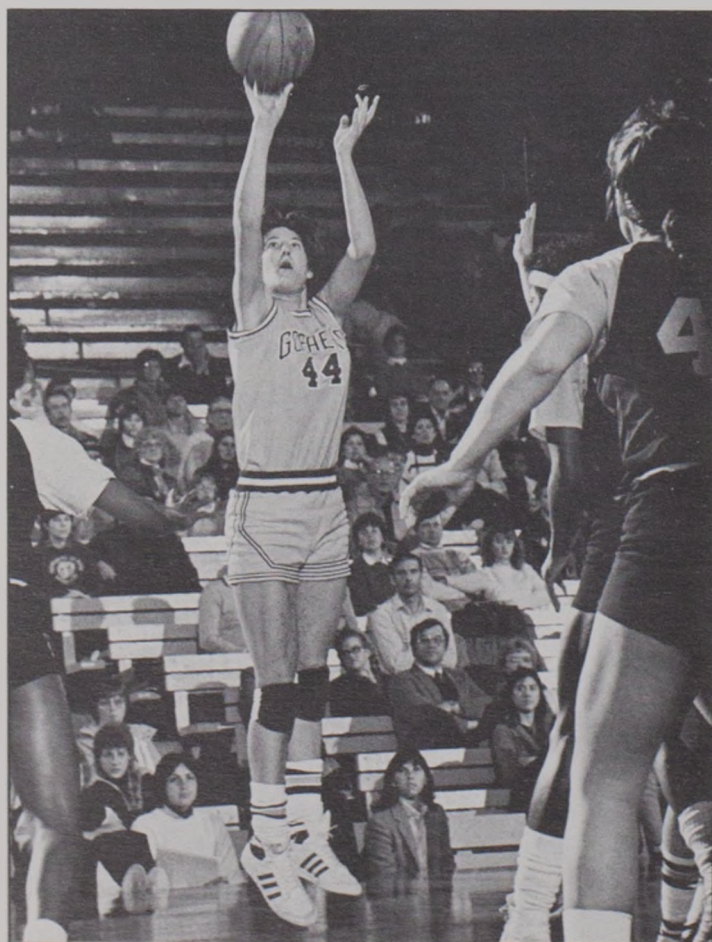

we learned a lot in that game. It should help us in the long run."

Minnesota brings a 3-3 record to Missoula. The Golden Gophers have played a very difficult early season schedule and one of their losses came against nationally-ranked Northwest Louisiana (82-66).

Senior forward Laura Coenen is averaging 23.8 points and 13.7 rebounds to lead Minnesota in both categories. Junior forward Carol Peterka is second in scoring with a 19.7 point average and third in rebounding with an average of 8.2 a game. Sophomore center Molly Tadich is third in scoring at 11.2 points a game and second in rebounding with an average of 9.8 rebounds.

Minnesota's starting guards are junior Lisa Hoelscher and senior Denise Freese. Hoelscher averages 2 points and 2.8 rebounds while Freese adds 2.2 points and 1.2 rebounds a game.

Minnesota is averaging 65.5 points and 44.2 rebounds. The opponents are scoring 66.8 points and grabbing 39.7 rebounds a game. The Golden Gophers are shooting 43.2 percent from the field and 67.6 percent from the line.

"Minnesota has a traditionally strong program and they've played a tough schedule this season," Selvig said. "This will be only the second Big 10 team we've ever played and we're really looking forward to a good game."

Colorado is 2-4 this season. The team's leading scorer and rebounder is junior center LeaAnn Banks who is averaging 15.6 points and 10.2 rebounds.

Minnesota forward-center Laura Coenen goes up for the shot.