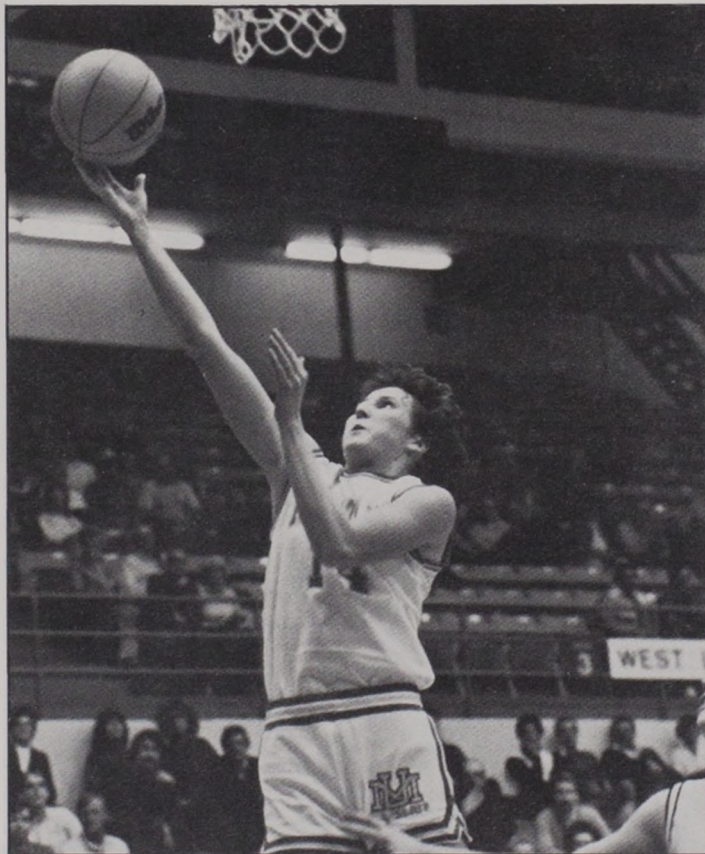

A pair of sophomore guard-forwards—5-11 Cheryl Brandell and 6-1 Marti Leibenguth—are UM's leading scorers, averaging 11.4 and 11.2 points respectively. Next is 6-1 senior center Sharla Muralt at 9.6.

Muralt is also the team leader in rebounding with a 5.6 average. Brandell and 6-0 sophomore forward Dawn Silliker are averaging 5.4 rebounds apiece.

Montana's Marti Leibenguth drives in for a layup. She is the Lady's Griz' second-leading scorer, averaging 11.2 points.

Forward Shawn Sturgeon averaged 14.4 points and 7.7 rebounds for the Pepperdine Waves last season.