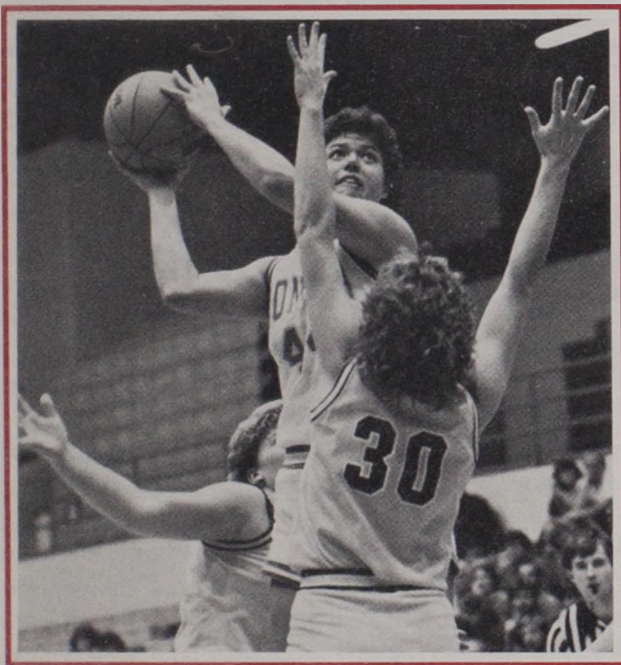

**DOMINO'S
PIZZA**

CLASSIC

Lady Griz Basketball

LaSalle University

Montana Tech

Pepperdine University

**University of Montana
(Host)**