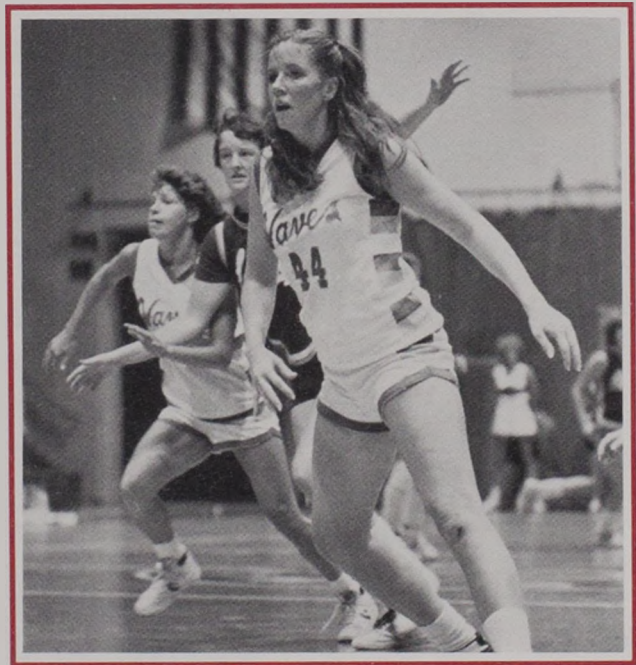

**DOMINO'S
PIZZA**

CLASSIC

Lady Griz Basketball

LaSalle University

Montana Tech

Pepperdine University

**University of Montana
(Host)**