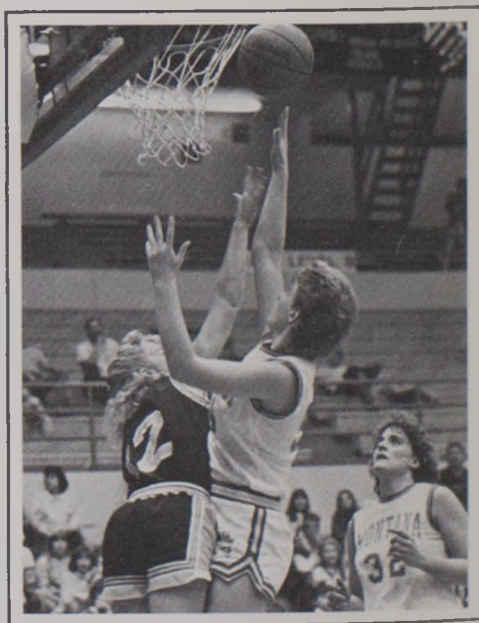

STATISTICALLY:

Year	G-S	FG-FGA-PCT	FT-FTA-PCT	Pts	Avg	Rebs	Avg
1984-85	32-14	72-181-398	44-60-733	188	5.6	129	4.0
1985-86	31-30	129-262-492	42-66-636	300	9.7	146	4.7
1987-88	20-19	93-176-528	25-38-658	211	10.6	66	3.3
CAREER	83-63	294-619-475	111-164-677	699	8.4	341	4.1