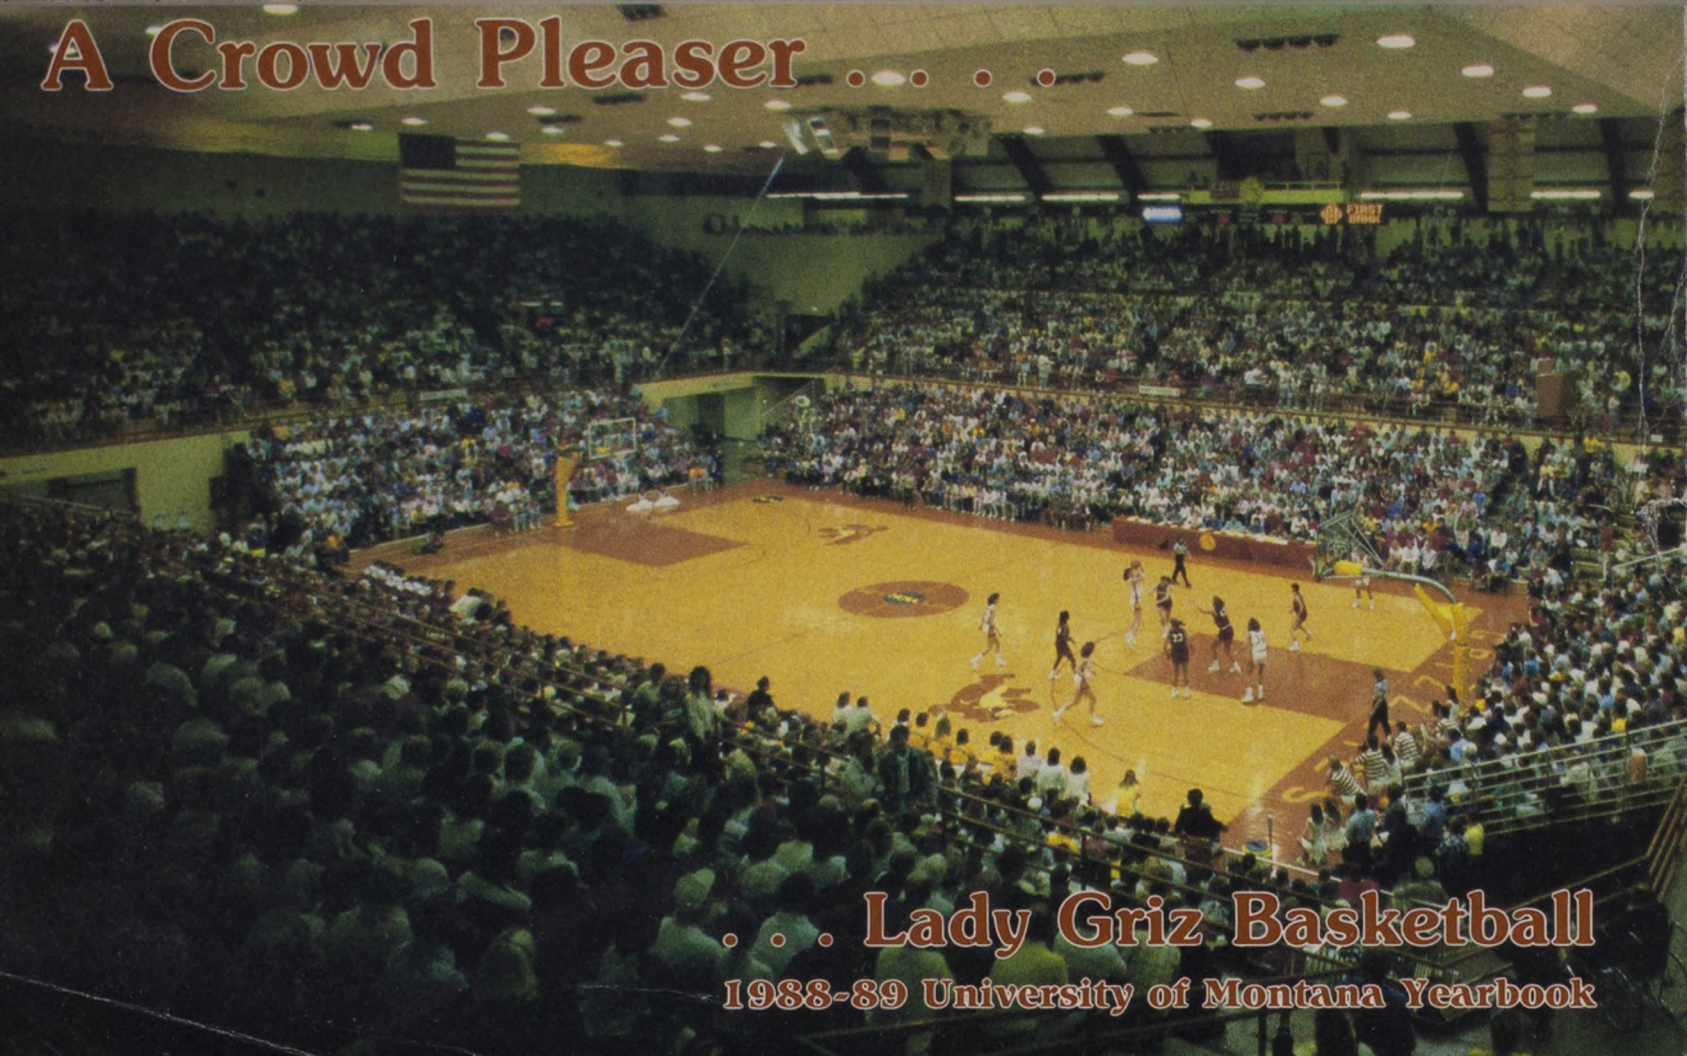

A Crowd Pleaser . . . .

. . . Lady Griz Basketball
1988-89 University of Montana Yearbook