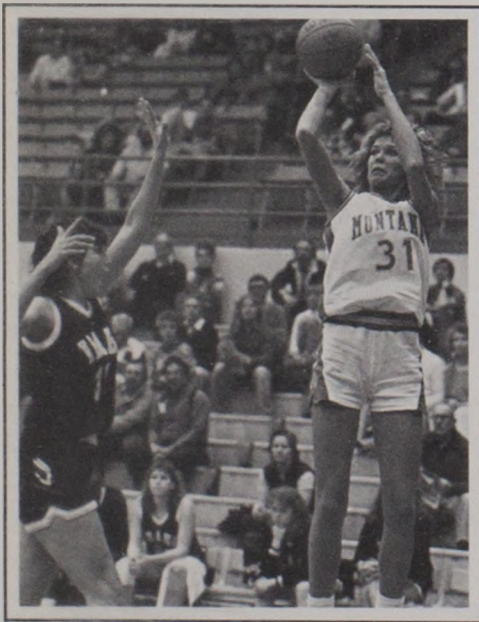

**6-1, Senior Center from
Great Falls, MT**

A two-time all-region choice, Lisa was the Lady Griz second-leading scorer and rebounder last season, averaging 13.1 points and 7.4 rebounds. She set single season and career records for blocked shots and was voted the team's Outstanding Defender in 1987-88.

McLeod was the Lady Griz' leading scorer as a sophomore, averaging 14.5 points. She also ranked second in rebounding that season with a 6.7 average.

Lisa reached the 1,000-point plateau faster than any Lady Griz ever, hitting that mark in just 90 games. She currently ranks seventh on the all-time scoring list with 1,028 points. She is eighth in career rebounding with 582 boards.

McLeod was the MVP of the Domino's Pizza Classic and a member of the Women's NIT all-tournament team as a sophomore. She was named to the all-tourney team at the Domino's Pizza Classic last season. She was an All-Mountain West Conference pick her sophomore and junior years.

"The exciting thing about Lisa is that she's such a good player, but she keeps getting better," Selvig said. "She's real quick for her size; is a very athletic center."

Lisa was an all-state selection and a Converse High School All-American as a senior at C.M. Russell High. She played for the West in the Montana All-Star Series.

The daughter of Robert and Irene McLeod of Cody, Wyoming, Lisa is majoring in health and physical education. Birthdate: February 28, 1967.

STATISTICALLY:

Year	G-S	FG-FGA-PCT	FT-FTA-PCT	Pts	Avg	Rebs	Avg
1985-86	31- 3	70-162-.432	47- 66-.712	187	7.0	151	4.9
1986-87	31-31	182-358-.508	84-144-.583	448	14.5	209	6.7
1987-88	30-30	160-306-.523	73-116-.629	393	13.1	222	7.4
CAREER	92-64	412-826-.499	204-326-.626	1028	11.2	582	6.3