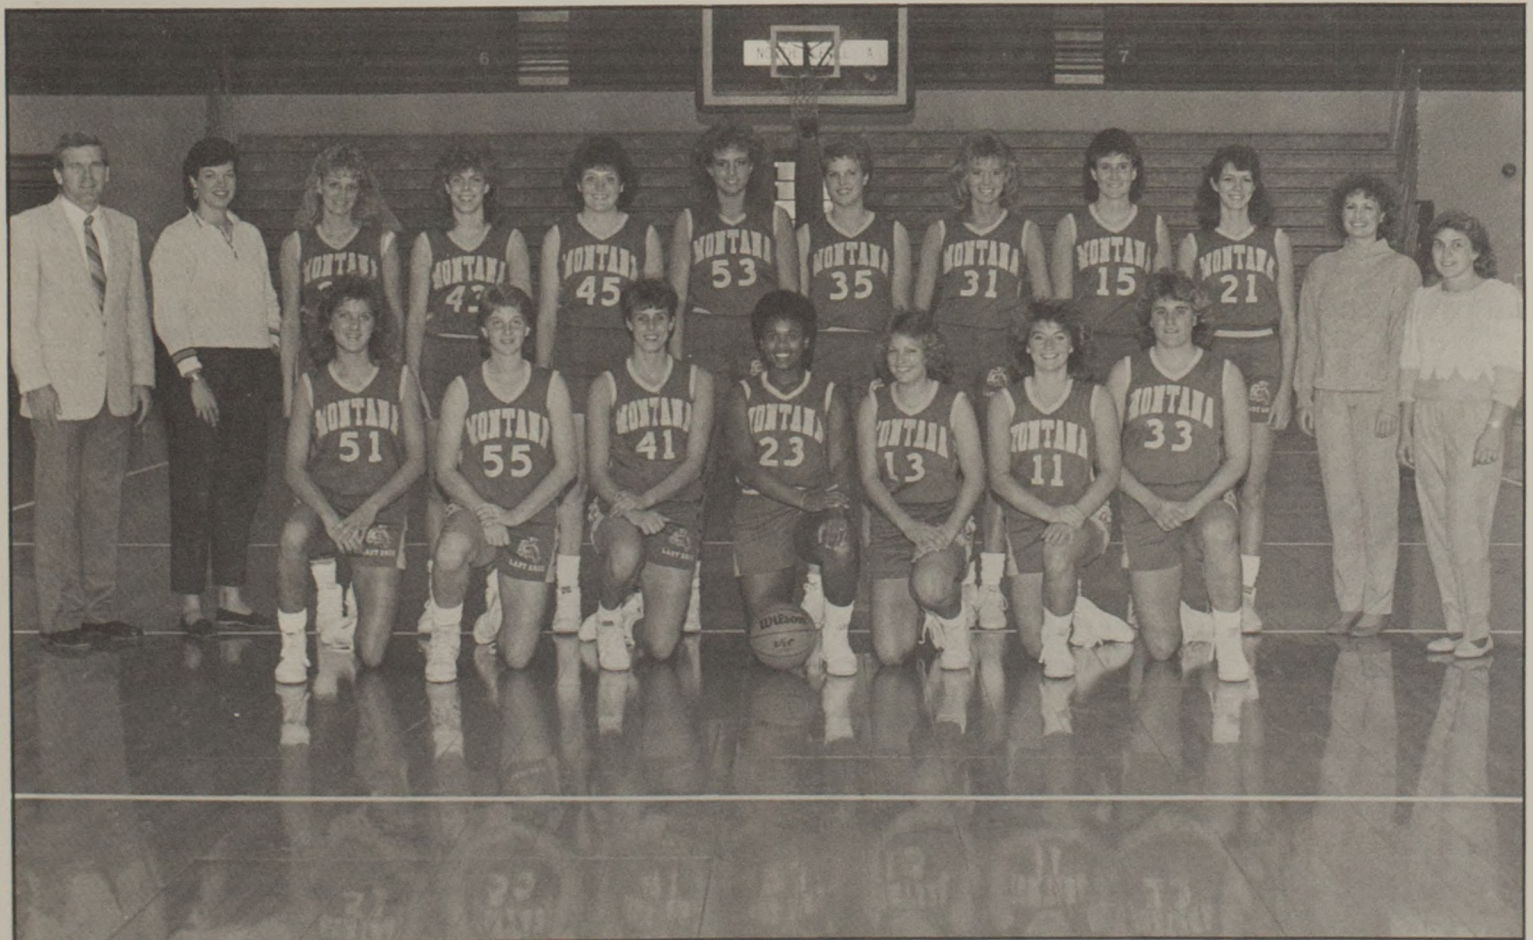

University of Montana Women's Basketball 1987-88 Numerical Roster

No.	Name	Pos.	Ht.	Yr.	Exp.	Hometown/High School
11	Shelli Sniffin	G	5-6	Fr.	RS	Lander, WY/Lander HS
13	Colleen McNally	G	5-5	Fr.	HS	Ovando, MT/Seeley Swan HS
15	Marti Leibenguth	F	6-2	Sr.	3V	Missoula, MT/Big Sky HS
21	Karyn Ridgeway	G	6-0	Sr.	2V	Missoula, MT/Hellgate HS
31	Lisa McLeod	C	6-1	Jr.	2V	Great Falls, MT/C.M. Russell HS
33	Marti Kinzler	G-F	5-11	Fr.	RS	Fairview, MT/Fairview HS
35	Linda Mendel	C	6-1	So.	1V/RS	Malta, MT/Malta HS
41	Kris Moede	G	5-9	Sr.	3V	Missoula, MT/Big Sky HS
43	Dawn Silliker	F	6-0	Sr.	3V	Whitefish, MT/Whitefish HS
51	Terre Tracy	F	5-11	Fr.	HS	Great Falls, MT/C.M. Russell HS
53	Kris Haasl	C	6-3	So.	1V	Florence, MT/Florence HS
55	Cheryl Brandell	G-F	6-0	Jr.	2V/RS	Olympia, WA/Olympia HS

V—Varsity Letters Won; HS—High School; RS—Redshirt

Head Coach: Robin Selvig

Assistant Coach: Annette Whitaker

Pronunciation Guide

Brandell.....BRAN-dell	McLeod.....McCloud
Haasl.....HOZZ-Ull	Mendel.....MEN-dul
Leibenguth.....LIE-Bin-Gooth	Moede.....MOW-Dee

THE 1987-88 LADY GRIZ: Top row from left: head coach Robin Selvig, former assistant coach Sharla Muralt, Jean McNulty, Dawn Silliker, Marietta Bahnmiller, Kris Haasl, Linda Mendel, Lisa McLeod, Marti Leibenguth, Karyn Ridgeway, athletic trainer Mary McElwain, assistant coach Annette Whitaker. Front row, L to R: Terre Tracy, Cheryl Brandell, Kris Moede, Vicki Austin, Colleen McNally, Shelli Sniffin, Marti Kinzler.