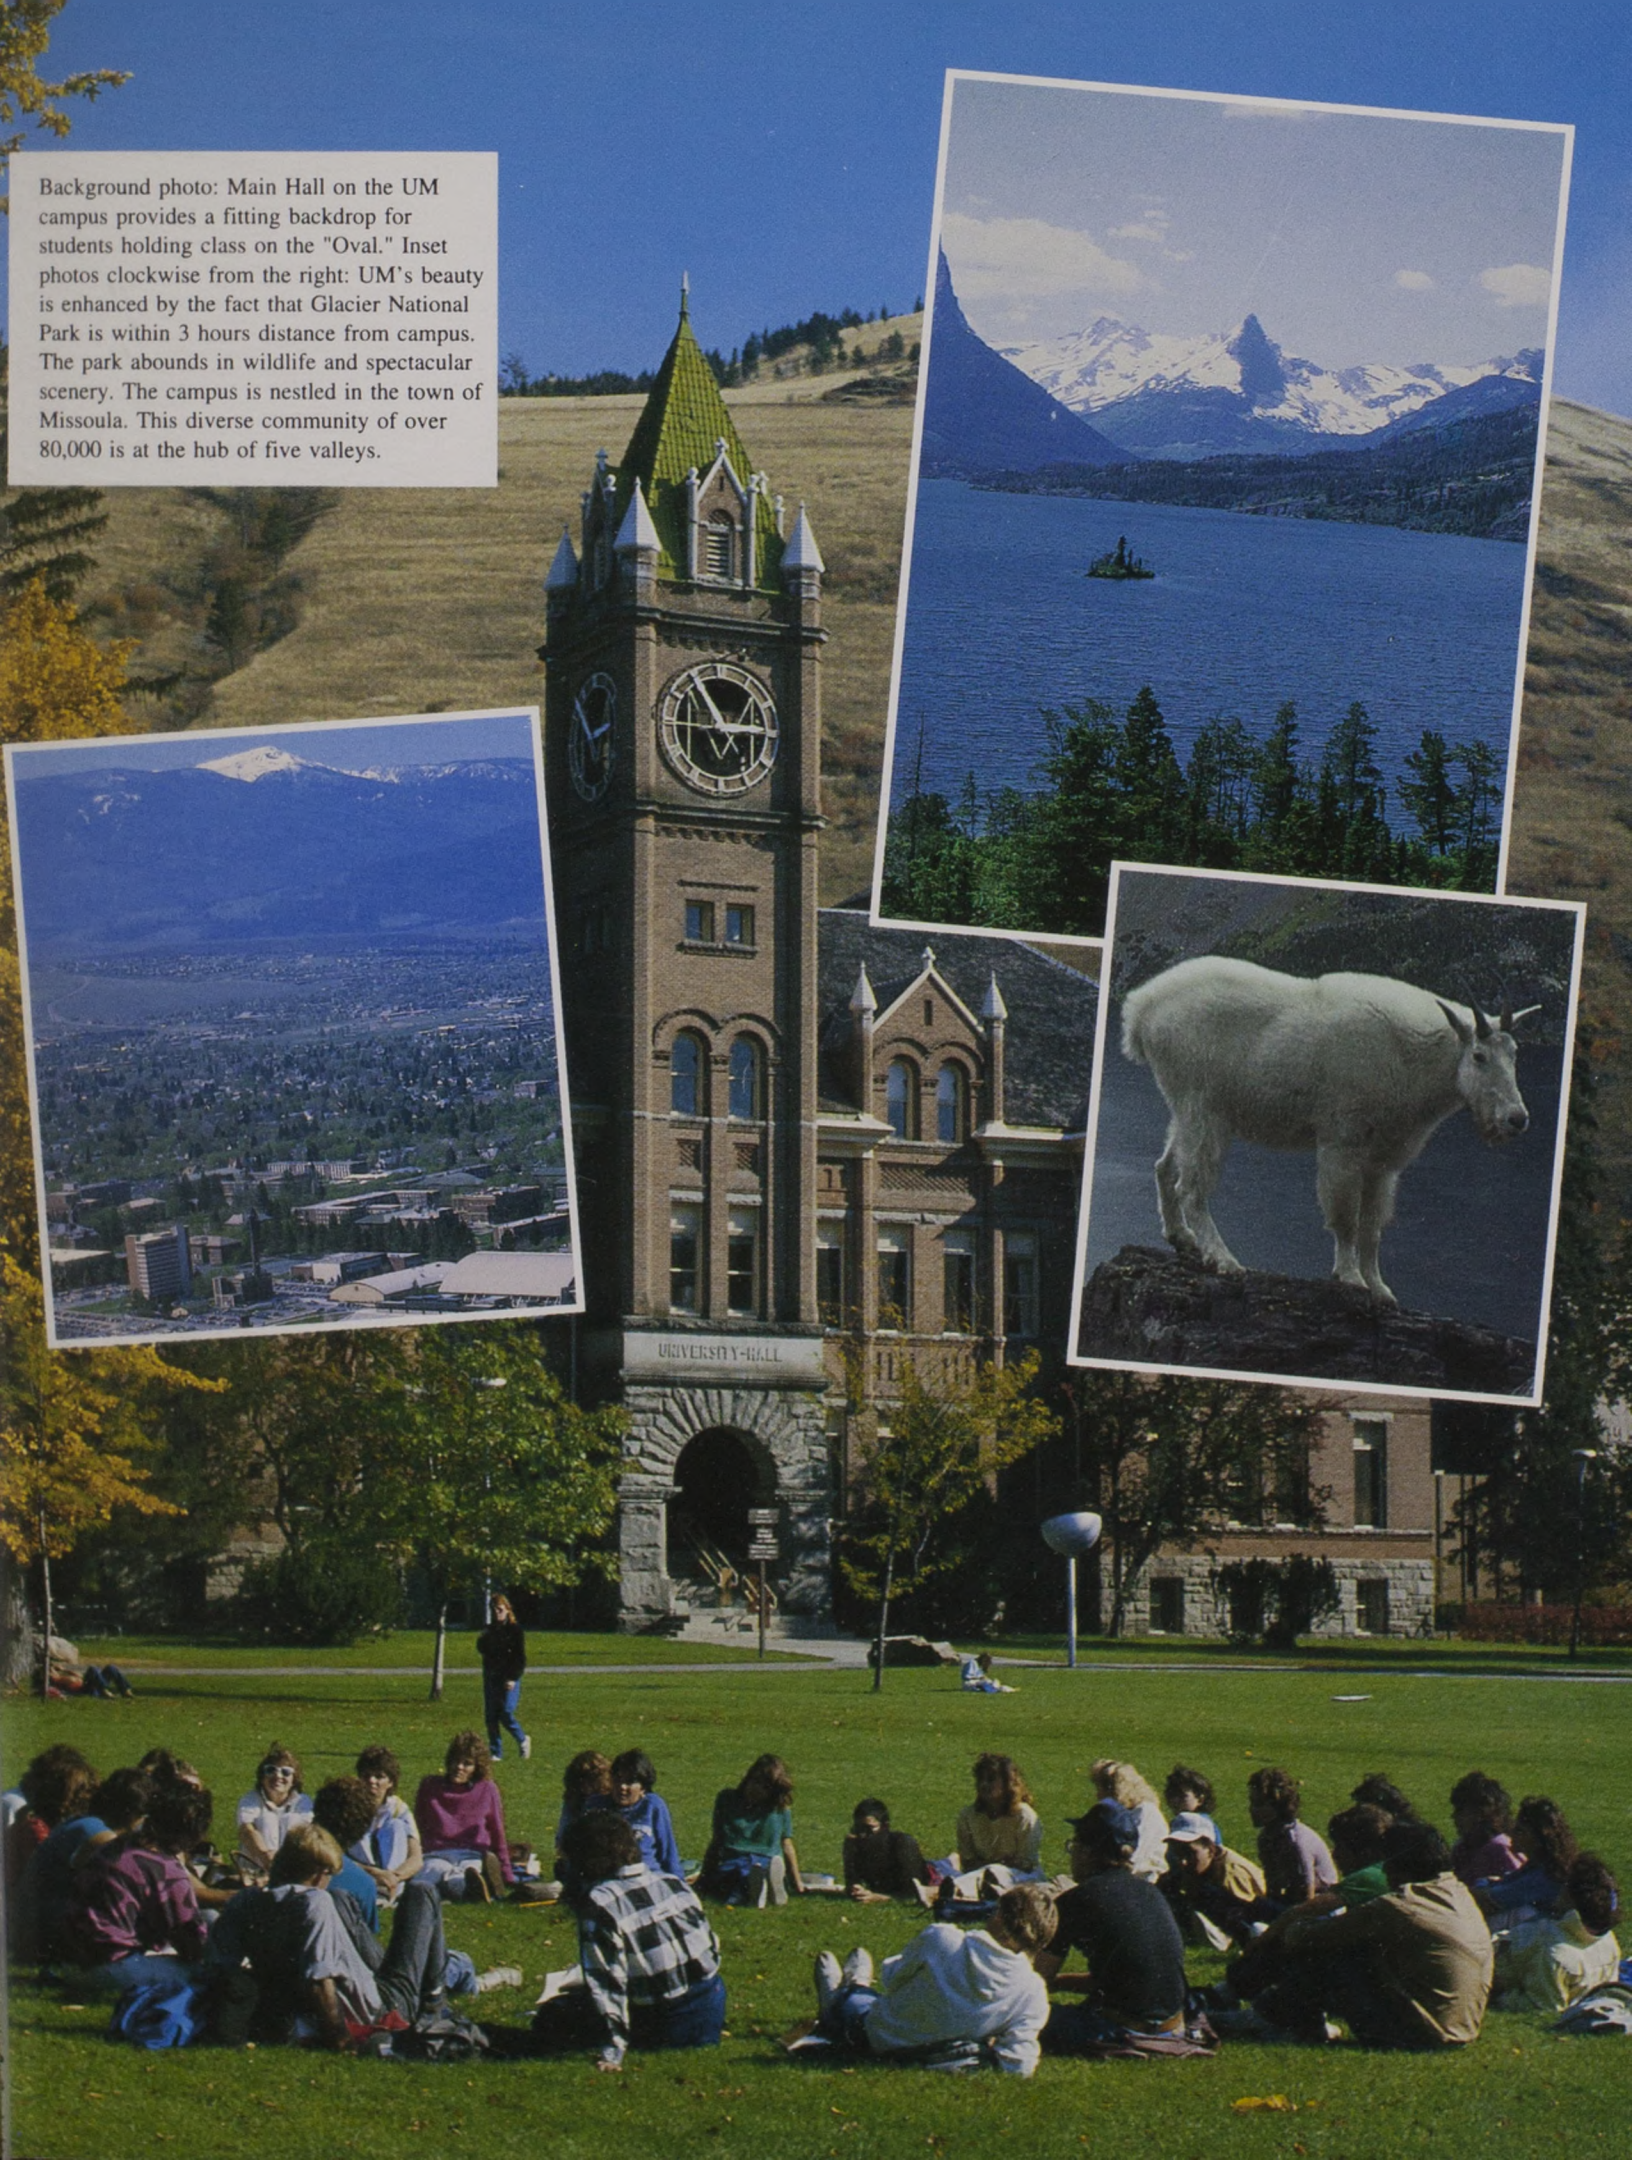

RESERVATIONS: November 4
Boise Park Suite Hotel
424 East Park Center Blvd.
Boise, ID 83706
(208) 342-1044

Background photo: Main Hall on the UM campus provides a fitting backdrop for students holding class on the "Oval." Inset photos clockwise from the right: UM's beauty is enhanced by the fact that Glacier National Park is within 3 hours distance from campus. The park abounds in wildlife and spectacular scenery. The campus is nestled in the town of Missoula. This diverse community of over 80,000 is at the hub of five valleys.