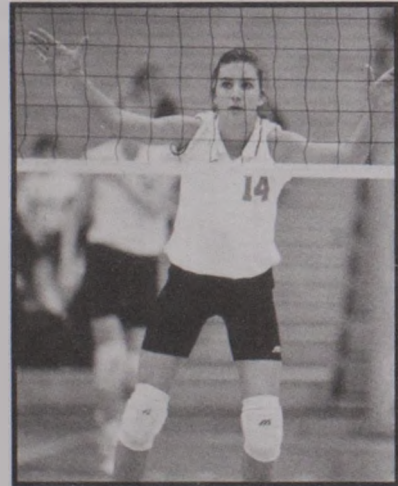

14

DANA BENNISH
5-11 Sophomore
Middle Blocker
Tarzana, California

One of Montana's most exciting players, Dana Bennish should step right into a starting spot vacated by the graduation of both Karen Goff-Downs and Heidi Williams. She is an outstanding blocker and a very aggressive player.

Bennish was one of eight players named to the Big Sky all-academic team in 1994.

1994: As a redshirt freshman Bennish was tabbed Montana's Most Improved Player, along with Jennifer Patera. Bennish played in 17 matches and saw significant time at the end of the season. She played the entire match against Arkansas State in the first round of the NCAA tournament and averaged 1.2 blocks on the season.

1993: Dana redshirted during her first season, as the Lady Griz went 19-11.

High School: Bennish was a two-time MVP at Montclair Prep High School in Van Nuys, Calif. She led the Mounties to a 14-3 record and the third round of the CIF Southern Section playoffs as a senior. She also played with the Valley Thunder club team.

In addition to volleyball, Bennish earned many honors in both basketball and softball. She was a two-time MVP in both sports and was the softball Rookie of the Year in 1989-90. She was Montclair's Scholar Athlete of the Year in 1991-92, and she was a four-year member of the California Scholarship Federation.

Scott Says: "Dana is a very solid volleyball player. She is an outstanding blocker, and her hitting has improved significantly. She has made tremendous improvements over the last year, and she is really looking forward to this season. Dana has played behind two excellent blockers the last couple of years, and this year she's going to get after it."

The daughter of Corky and Betty Bennish of Tarzana, Dana is studying business administration. She was born on December 27, 1975.

SEASON	GP	KILLS	ERR	TA	PCT.	KPG	ASS	SA	SE	RE	DIGS	DPG	BS	BA	BPG
1994	25	24	21	77	.039	0.96	0	0	1	0	9	0.36	5	24	1.16
TOTALS	25	24	21	77	.039	0.96	0	0	1	0	9	0.36	5	24	1.16

Holly Horn transferred to Montana from Oregon State, where she spent her freshman season as a back row player for the Beavers. Horn came to UM in December of 1993 and has been a pleasant surprise. She can play either outside position, plus she has good setting skills.

5

HOLLY HORN
5-9 Sophomore
Outside Hitter
Spokane, Washington