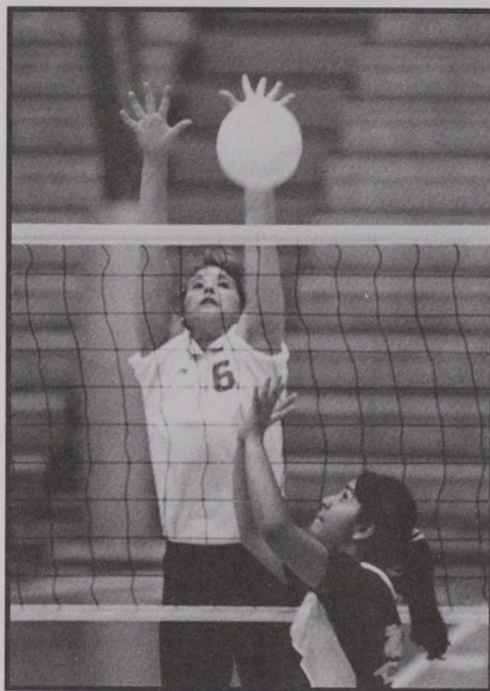

Player Profiles

6 SHERI VINION 6-0 Senior Outside Hitter Missoula, Montana

Sheri Vinion is one of Montana's best pure athletes, and one of three returning senior starters for the Lady Griz. She and Inga Swanson will give Montana a strong attack on the left side.

Sheri is also one of Montana's best students and was named to the Big Sky all-academic team in both 1993 and 1994.

1994: Vinion started all 124 games last season and averaged 3.0 kills on a .182 hitting percentage. She also contributed 2.6 digs and 0.6 blocks per game. She was tabbed Montana's Outstanding Player vs. the Bobcats after averaging 3.5 kills on .269 hitting against Montana State.

1993: Sheri was a part-time starter as a sophomore, seeing action mostly on the right side. She played in 82 games, averaging 1.8 kills and 1.7 digs per game. She was subsequently named Montana's Most Improved Player in 1993, when the Lady Griz went 19-11.

1992: Vinion played in 34 games as redshirt freshman and averaged 1.9 kills and 1.2 digs per game. Montana posted a 19-13 record that season.

1991: Vinion redshirted her first season as a Lady Griz in 1991, when the Lady Griz went 26-4 and advanced to the NCAA Championship.

High School: Another outstanding athlete from Missoula's Big Sky High School, Vinion helped lead the Eagles to two consecutive state "AA" titles in volleyball, earning MVP honors as a senior in 1990. She was also a standout in both basketball and track & field, earning several all-conference, all-state and MVP honors in both sports. Her basketball team won the 1988 state title, and her track team won the 1990 title.

Scott Says: "Sheri is just as solid as she can be. She is in great physical shape, and she is a great leader for the younger players. She works very hard, especially in the weight room and sprints. I think she is playing with a lot more confidence, and her serve is really coming along. I look for

her to have a tremendous senior year."

The daughter of Marvin and Betty Vinion of Missoula, Sheri was born on December 26, 1972 and is an accounting major. She is engaged to marry to Rich Roth on August 3, 1996.

SEASON	GP	KILLS	ERR	TA	PCT.	KPG	ASS	SA	SE	RE	DIGS	DPG	BS	BA	BPG
1992	34	64	40	213	.113	1.88	0	1	12	10	40	1.18	1	10	0.32
1993	82	147	89	514	.113	1.79	39	3	29	19	142	1.73	6	44	0.61
1994	124	368	168	1096	.182	2.96	18	12	56	42	317	2.55	10	67	0.62
TOTALS	240	579	297	1823	.155	2.14	57	16	97	71	499	2.08	17	121	0.50

Jennifer Patera (Pa-TERRA) is expected to step into the starting setter's position, left vacant by the graduation of two-time MVP Linde Eidenberg. Patera has seen limited time at the position, but had a solid spring season.

Another outstanding student, Patera was one of eight Lady Griz players named to the Big Sky all-academic team last year.

1994: Patera saw action in 109 games as a defensive specialist and averaged 1.2 digs per game. She was named Montana's Most Improved Player, along with Dana Bennish.