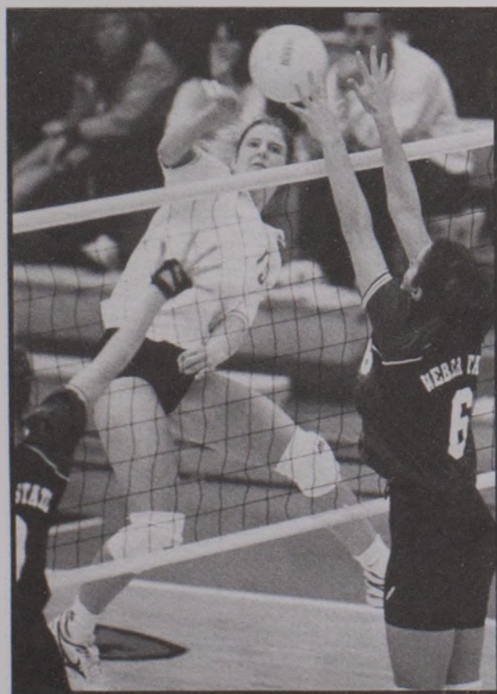

SEASON	GP	KILLS	ERR	TA	PCT.	KPG	ASST	SA	SE	RE	DIGS	DPG	BS	BA	BPG
1992	17	32	17	79	.190	1.88	4	4	6	1	22	1.29	3	11	0.82
1994	102	189	107	503	.163	1.85	59	27	78	8	124	1.22	4	77	0.79
TOTALS	119	221	124	582	.167	1.86	63	31	84	9	146	1.23	7	88	0.74