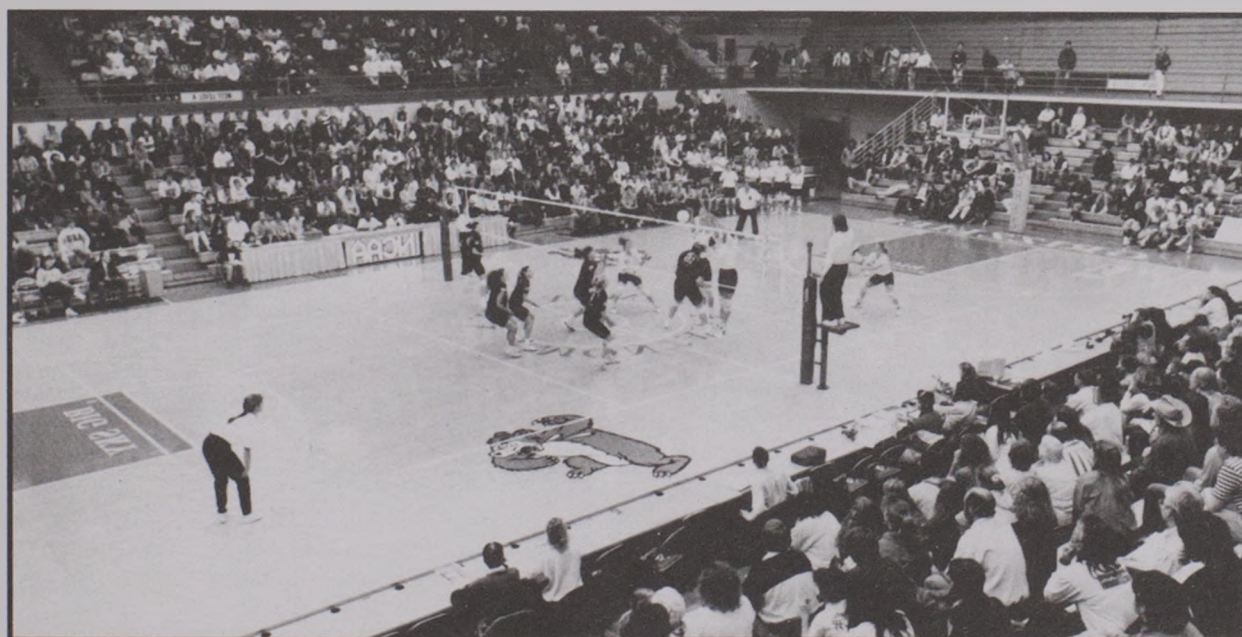

LADY GRIZ VOLLEYBALL HOME ATTENDANCE FIGURES

(Began in 1990)

Year	Home Matches	Home Attend.	Home Average	National Ranking	Team Record
1994	12	7,752	646	34th	25-6
1993	8	6,934	867	26th	19-11
1992	13	9,191	707	26th	19-13
1991	12	12,048	1,004	18th	26-4
1990	11	5,907	537	28th	24-7

LADY GRIZ RECORDS IN DAHLBERG ARENA

Year	Rec.	Home Rec.	League Rec.	League Home Rec.	Head Coach
1994	25-6	12-0	13-1	7-0	Dick Scott
1993	19-11	5-3	9-5	4-3	Dick Scott
1992	19-13	8-5	13-1	7-0	Dick Scott
1991	26-4	12-0	16-0	8-0	Dick Scott
1990	24-7	9-2	13-3	7-1	Dick Scott
1989	21-10	10-3	12-4	6-2	Dick Scott
1988	16-10	8-2	12-4	6-2	Dick Scott
1987	23-10	10-1	11-5	7-1	Dick Scott
1986	21-11	8-2	8-4	4-2	Dick Scott
1985	22-15	8-1	8-6	5-2	Dick Scott
1984	14-22	7-4	7-7	5-2	Dick Scott
1983	25-10	10-2	10-4	5-2	Dick Scott
1982	21-18	8-5	10-4	7-2	Dick Scott
1981	24-17	10-5	—	—	Dick Scott
1980	22-22	4-5	—	—	Dick Scott
1979	21-25-2	8-9	—	—	Dick Scott
1978	14-27	2-0	—	—	Dick Scott
1977	3-25	0-4	—	—	Kathy Miller
1976	1-29	1-2	—	—	Jodi Leslie
Totals	361-292 (.553)	140-55 (.718)	142-48 (.747)	78-19 (.804)