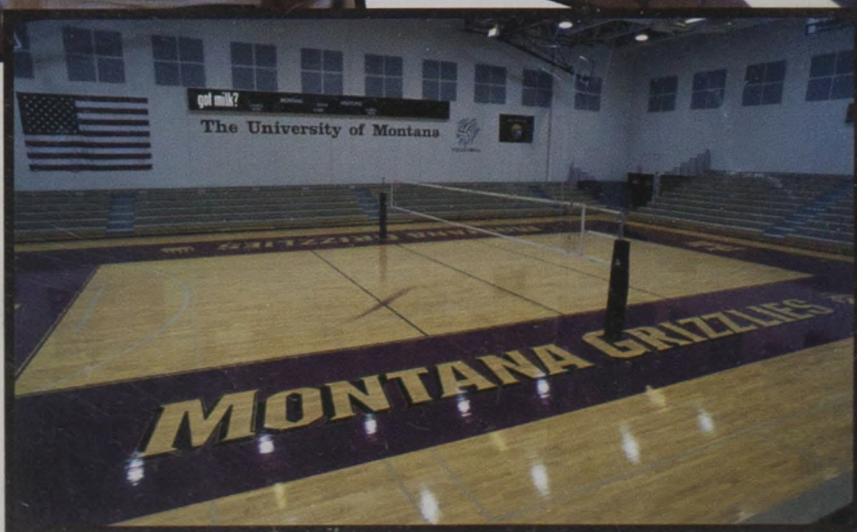

The West Auxiliary Gym floor was repainted during the summer of 2002.