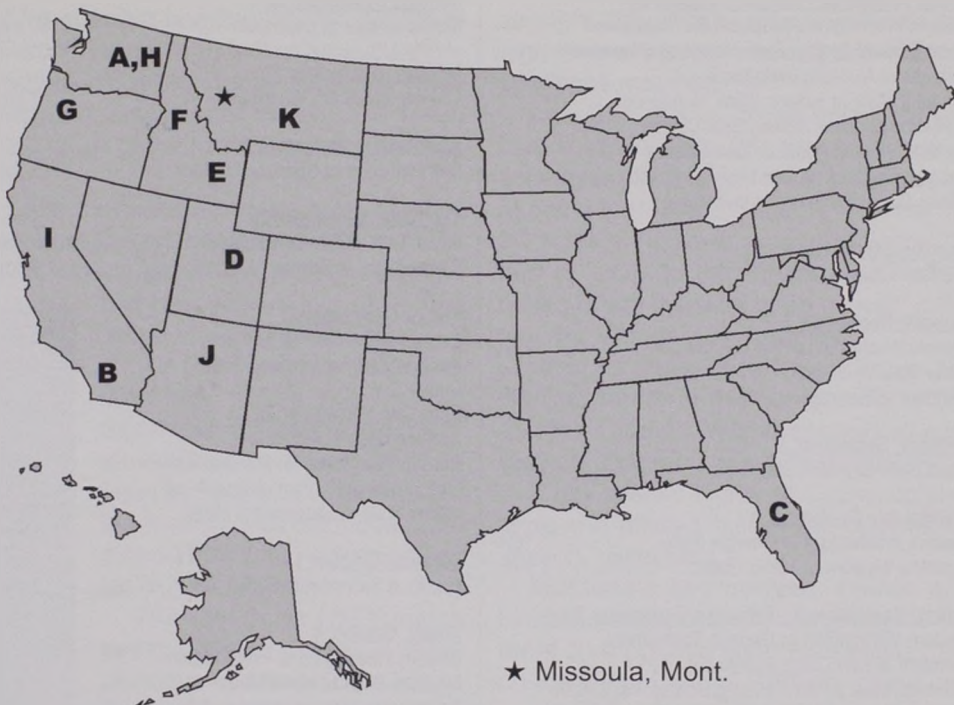

WHERE THE GRIZ ARE GOING IN 2002

A
Sept. 2
at Gonzaga
Spokane, Wash.

B
Sept. 6-7
at San Diego Invitational
San Diego, Calif.
Other Competing Teams:
San Diego, North Carolina,
Northwestern

C
Sept. 13-14
at Central Florida Invitational
Orlando, Fla.
Other Competing Teams:
Central Florida, Mississippi, Charles-
ton Southern

D
Oct. 4
at Weber State
Ogden, Utah

E
Oct. 5
at Idaho State
Pocatello, Idaho

F
Oct. 22
at Idaho
Moscow, Idaho

G
Oct. 25
at Portland State
Portland, Ore.

H
Oct. 26
at Eastern Washington
Cheney, Wash.

I
Nov. 7
at Sacramento State
Sacramento, Calif.

J
Nov. 9
at Northern Arizona
Flagstaff, Arizona

K
Nov. 15
at Montana State
Bozeman, Mont.