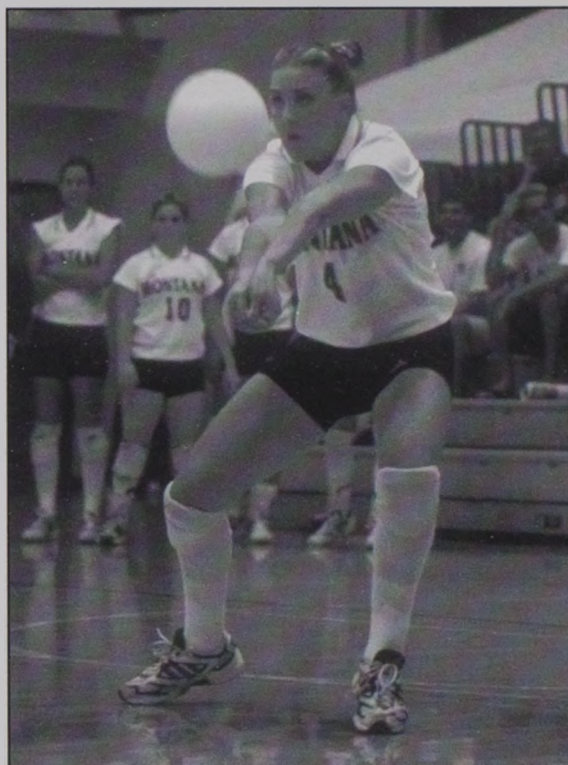

The Griz hoop teams own five Big Sky trophies, including back-to-back titles in 1991 and 1992.

Lady Griz head coach Robin Selvig (UM 1974), who played hoops for the Griz, has a 24-year record of 555-158. In 1999-2000 he became the seventh coach in NCAA Division I women's basketball to win 500 games at one school.

Last season, senior guard Cheryl Keller and freshman center Hollie Tyler were named to the all-conference first team, with Tyler also garnering the Outstanding Freshman Award.

The Lady Griz basketball team was ranked 26th in the nation in attendance in 2001-02 with an average of 3,468 fans and has been among the top 20 for 17 of the past 19 years.

The Lady Griz basketball team recorded their 20th 20-win season in the past 22 years in 2000-01, going 21-9. They have won 14 Big Sky titles and advanced to the NCAA tournament 14 times.

The 2001 Grizzly volleyball team of second-year head coach Nikki Best was decimated with injuries. Last year sophomore outside hitter Lizzie Wertz was an honorable mention all-conference pick. Montana has advanced to the Big Sky Championships 11 times in the 15-year history of the tournament.

UM's women's soccer team has gone 101-47-4 since head coach Betsy Duerksen took over the inaugural program eight seasons ago. Last season, defenders Kerri Houck and Elisa Scherb were cho-

Outside hitter Lizzie Wertz earned All-Big Sky Conference honorable mention recognition last year as a sophomore.

sen first team all-conference, along with mid-fielders Nikki Boldstad and Liz Roberts. Midfielder McKenzie Zajonc was tabbed the league's "Defensive MVP."

In 2000, Montana's women's soccer team advanced to the NCAA Championships and made it to the second round before losing to second-seed Washington in Seattle.

Coach Kris Nord led the men's and women's tennis teams to the 2002 Big Sky Championships, where they faced tough competition. Freshman Lindsey Torgerson was an honorable mention all-league selection last season.

Montana's women's golf coach, Joanne Steele, has consistently put together competitive teams for the past six years. This past year the Lady Griz placed second in the Big Sky championships -- their highest finish ever. Montana sophomore Katie Jacobson won the individual title, also a first for the Griz.

The Grizzly cross country women and men's teams both finished fourth in the conference championships last season.

The Griz track and field teams had a solid 2002 season, with coach Tom Raunig and his assistants sending 39 athletes to the outdoor Big Sky championships, which were hosted by Montana.

The men's team had a lofty second-place finish, while the women's squad finished fourth.

For the second year in a row Adam Bork earned All-America honors at the outdoor championships by placing sixth in the decathlon. He is UM's fourth All-America decathlete in five years. Junior Scott McGowan earned All-America honors in the outdoor 1500 meters after earning All-America honors in the indoor mile.

Athletic facilities at Montana have improved dramatically over the last few years. One of those improvements was a $14.3 million renovation to the field house, which created Adams Center. The Adams Center features two new auxiliary gyms, a major facelift for Dahlberg Arena, a new weight center, an athletic treatment center, locker rooms, and an academic center for student-athletes.

Washington-Grizzly football stadium was completed in 1986 and can accommodate a total of 19,005 fans. The natural-grass stadium gave way to SprinTurf for the 2001 season. A million dollars was given by an anonymous donor for the new playing surface, which is named "John Hoyt Field."

Dornblaser Stadium, located on the UM south campus, recently went through a complete refurbishing and is now one of the nicest outdoor track facilities in the conference.

UM's South Campus Soccer Stadium was completed in 1996 and features a fully fenced venue, scoreboard, remodeled locker rooms, and seating for 1,000.

The University also has its own golf course, several soccer fields, and a newly remodeled swimming pool.