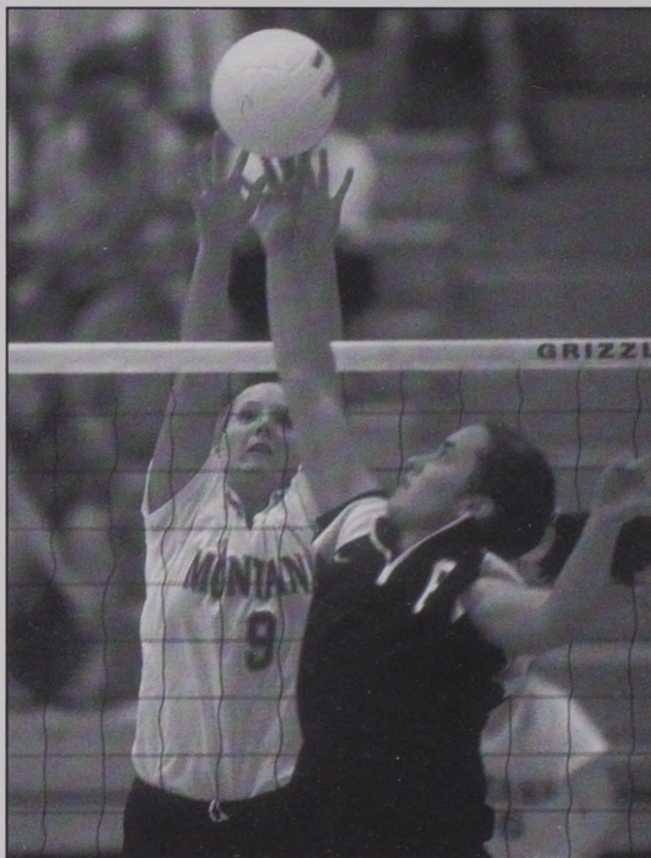

"All three of them have encountered and gone through various injuries," Best said. "As a result, they've bonded. Because they haven't been able to accomplish their goals, they are even more committed this year. They are committed to go through the season with no injuries. That should have a real positive influence on the rest of the team."

The trio of Kubista, Stringer and Wertz form a strong nucleus for the Griz. Kubista, who returns to the court after missing the past season and a half, figures to start at right side hitter, where she started the first half of the 2000 season. Stringer was UM's top middle blocker last year, averaging 2.43 kills and almost a block per game prior to her injury. Wertz, an outside hitter, averaged a team-high 3.83 kills and 3.40 digs per game last year. As a result, she received All-Big Sky Conference honorable mention accolades despite missing half of the conference matches.

The remaining four returning letterwinners all saw extensive playing time last season and should see their roles expand in 2002. Outside hitter Audra Pearce and middle blocker Mary Forrest, both juniors, will vie for starting jobs at their respective positions. Pearce started 18 matches last year, while Forrest started nine. Junior Claire Thompson figures to be the starting setter after being a part-time starter in 2001, while sophomore Alice Myers will compete for

Junior Mary Forrest will be a key contributor for the Griz in 2002 from her middle blocker position.

playing time at middle blocker and right side hitter.

"The young players got a great deal of experience last year," Best said. "They matured as a group and became tougher. We want to use that to our advantage this year. They learned the collegiate game by being thrown into the fire. Short term, it was a struggle, but in the long run it might be beneficial for our program."

Best also said she feels confident that the six newcomers can make immediate contributions. Redshirt freshman Ashley Gorham will compete for playing time at outside hitter and right side hitter, while sophomore transfer Danae Thorsness assumes the role as defensive specialist.

Four freshmen will also vie for court time. Whitney Pavlik has the potential to crack the starting lineup at outside hitter, while Audrey Jensen will push for playing time at middle blocker. An intriguing battle shapes up at setter where Diana Thompson will battle her older sister Claire for playing. The final freshman, Evalyn Whitehead, will likely red shirt this fall.

The Grizzlies' schedule is filled with three tough non-conference tournaments, including one tournament on their home court. UM opens the season at home in the Ruby's Montana Volleyball Invitational against Boise State, Eastern Kentucky and Mississippi.

"We are looking to set the tone for a successful season," Best said. "Preparing for our home tournament is very exciting. We're looking forward to our home opener."

Montana will also play in invitationals at San Diego and Central Florida before opening Big Sky Conference play. On paper, the conference race figures to be hotly contested.

"The Big Sky continues to get stronger," Best said. "As we continue to grow as a program, we'll become more competitive on a national level because we play in such a strong conference."

According to Best, the team's goal is to return to the Big Sky Conference Tournament. But in order to do that, she said the Griz need to improve in a couple of areas. Last year, the Griz ranked near the bottom of the league in hitting percentage and blocking.

"We need to generate more offense," Best said. "Offensively, we need to improve our hitting efficiency. Last year we were unable to score consistently. This year we are looking to step that up. Defensively, we were pretty good last year. We played with an aggressive defensive mentality, but we had trouble when we were ineffective blocking the ball. With our added height, we are looking to make strides in that area as well."

Entering her third season at Montana, Best is confident that the Grizzlies could turn more than a few heads in 2002.

"It takes time for everyone to buy into what you're doing, to share that vision," Best said. "Going into our third year, more people believe in what we're trying to do. That's progress. There has been a re-commitment into rebuilding this program."