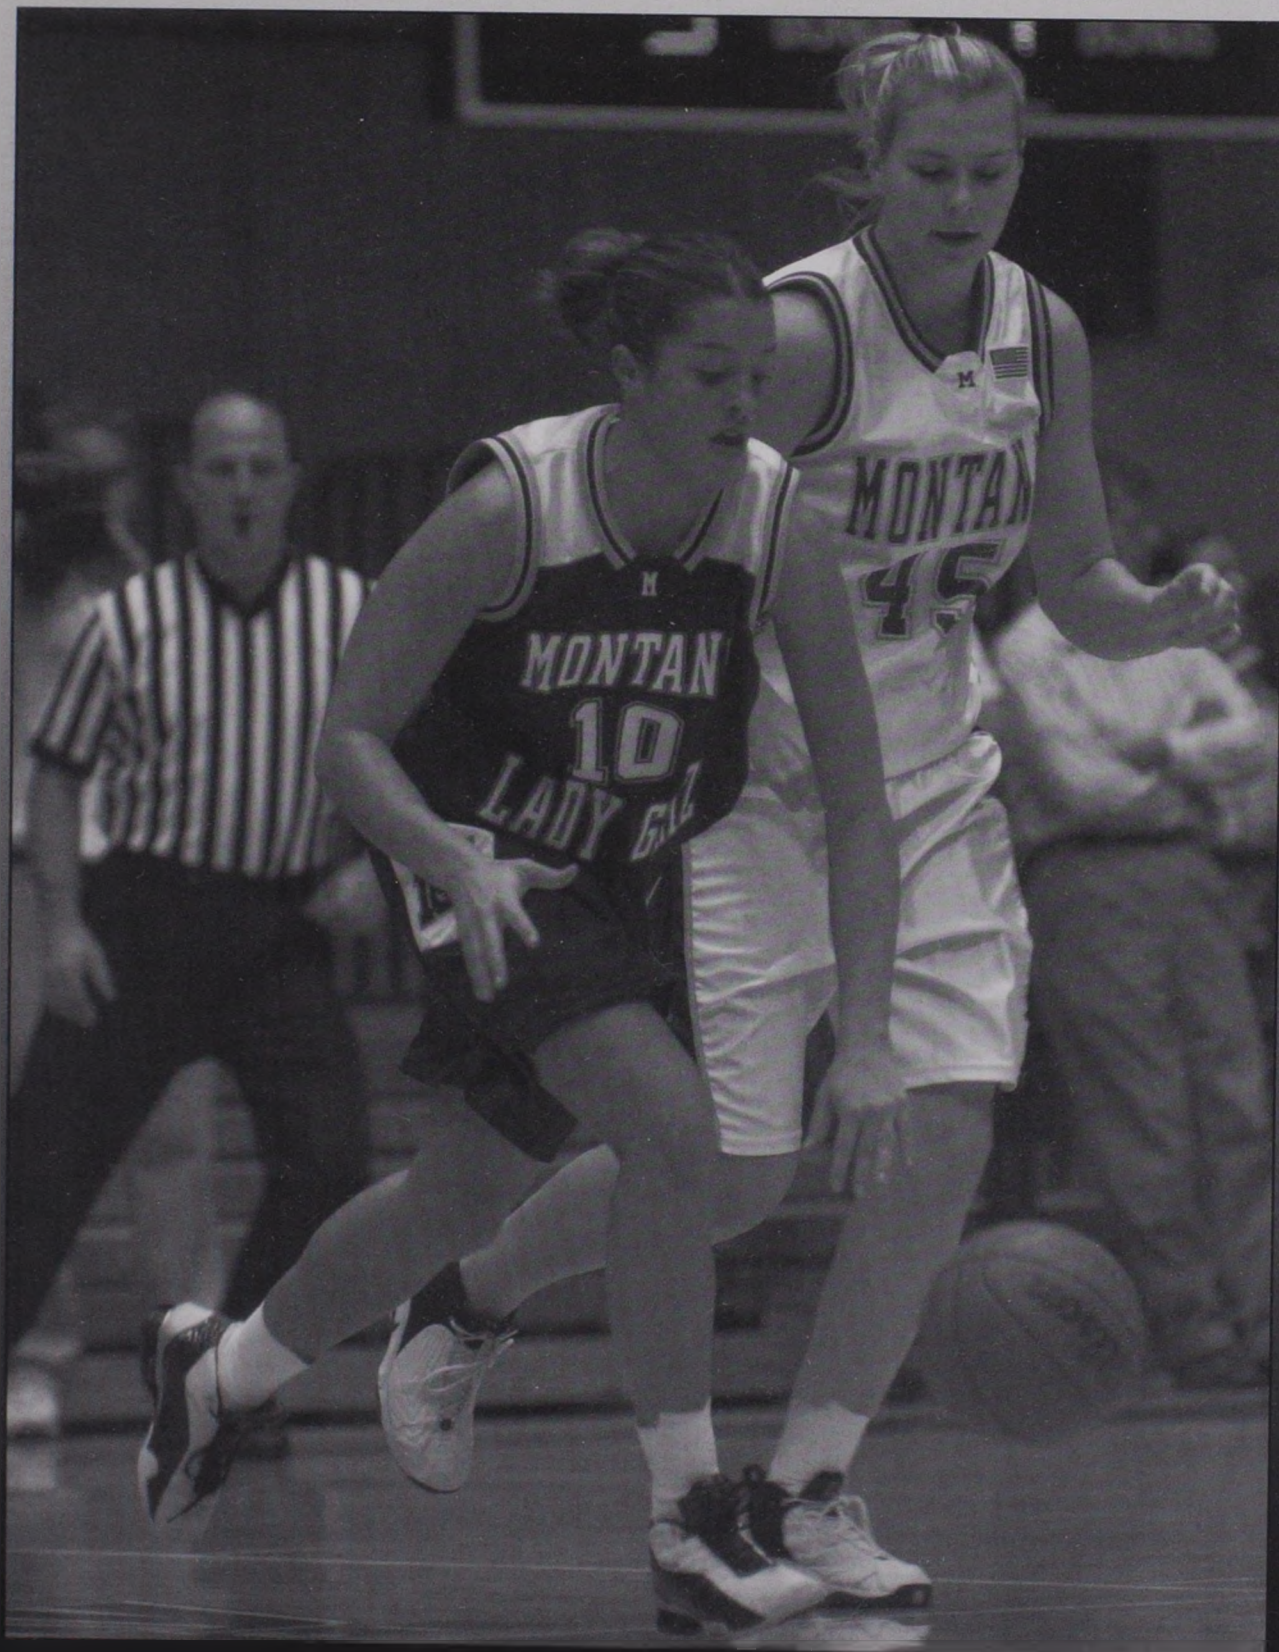

PLAYER PROFILES

Photo by Kurt Wilson, Missoulian

Career Statistics – Lynsey Monaco

SEASON	GP-GS	MIN	/---TOTAL---			/3-POINTERS/			FT	FTA	PCT	/---REBOUNDS---				PF-DQ	A	TO	BLK	ST	PTS	AVG		
			FG	FGA	PCT	FG	FGA	PCT				OFF	DEF	TOT	AVG									
2001-02	22	0	151	13	28	.464	4	12	.333	2	13	.154	12	12	24	1.1	11	0	11	18	1	11	32	1.5