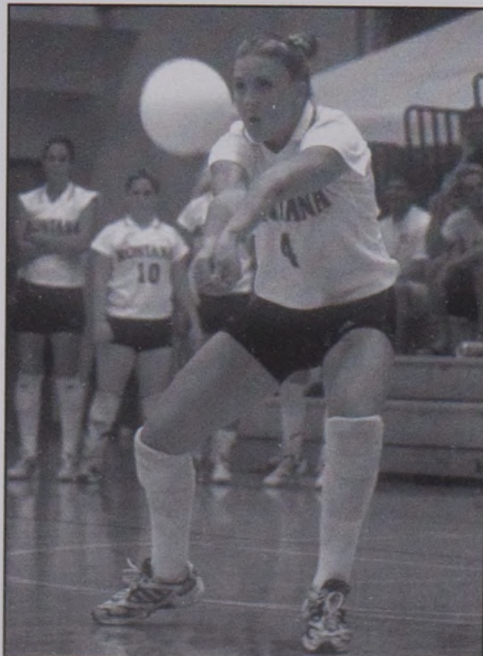

UM's women's soccer team has gone 101-47-4 since head coach Betsy Duerksen took over the inaugural program eight seasons ago.

Last season, defenders Kerri Houck and Elisa Scherb were chosen first team all-conference, along with mid-fielders Nikki Boldstad and Liz Roberts. Midfielder Mackenzie Zajonc was tabbed the league's "Defensive MVP."

In 2000, Montana's women's soccer team advanced to the NCAA Championships and made it to the second round before losing to second-seed Washington in Seattle.

Coach Kris Nord led the men's and women's tennis teams to the 2002 Big Sky Championships, where they faced tough competition. Freshman Lindsey Torgerson was an honorable mention all-league selection last season.

Montana's women's golf coach, Joanne Steele, has consistently put together competitive teams for the past six years. This past year, the Lady Griz placed second in the Big Sky championships, their highest finish ever. Montana sophomore Katie Jacobson won the individual title, also a first for the Griz.

The Grizzly cross country women and men's teams both finished fourth in the conference championships last season.

The Griz track and field teams had a solid 2002 season, with coach Tom Raunig and his assistants sending 39 athletes to the outdoor Big Sky championships, which was hosted by Montana. The men's team had a lofty second-place finish, while the women's squad finished fourth.