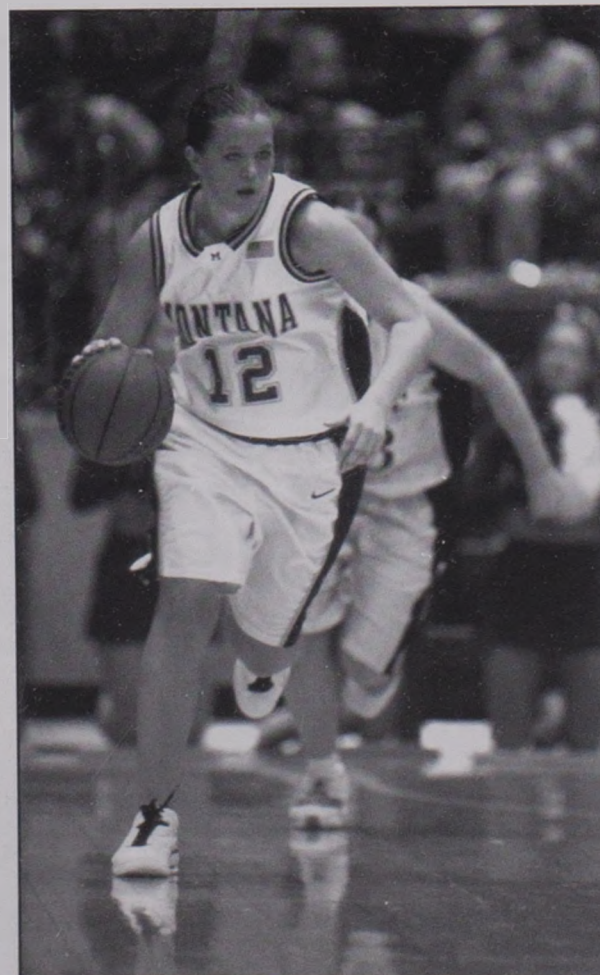

Cheryl Keller was named to the 2001-02 All-Big Sky Conference First Team.