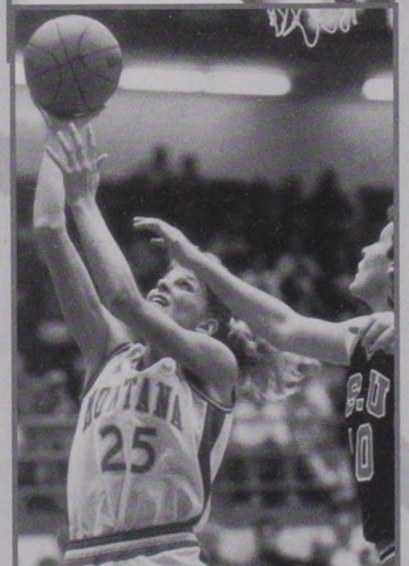

2001-02 SEASON REVIEW

*25
Years of Success*