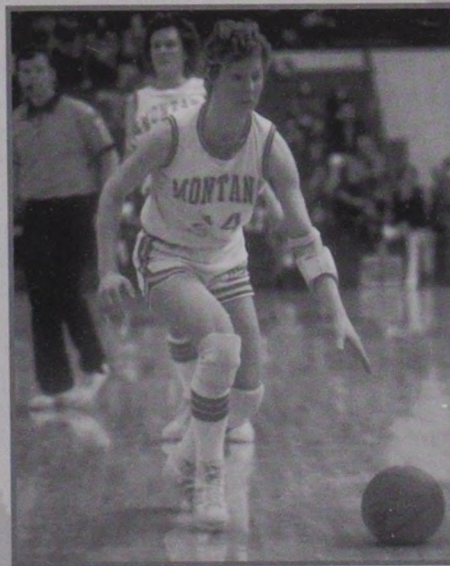

*25
Years of Success*