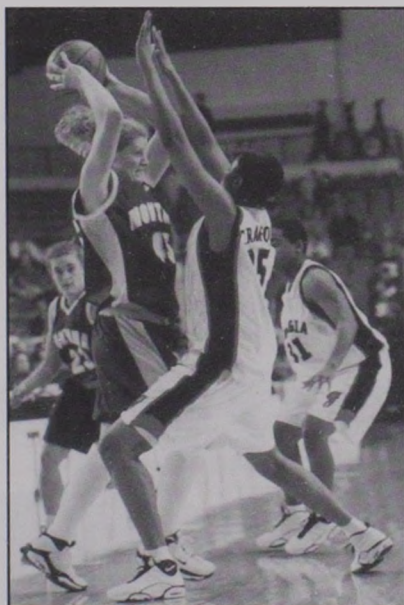

Linda Weyler