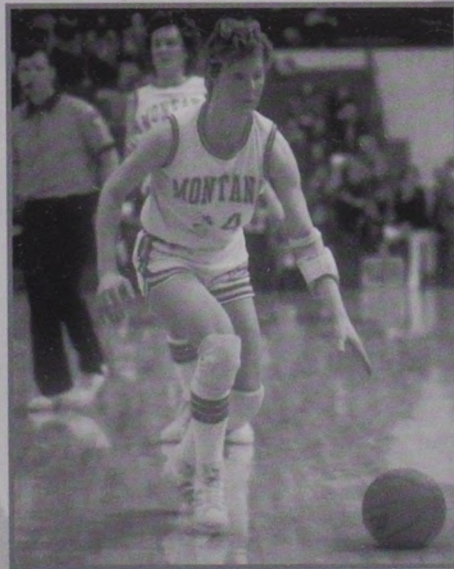

2001-02 SEASON REVIEW

*25
Years of Success*