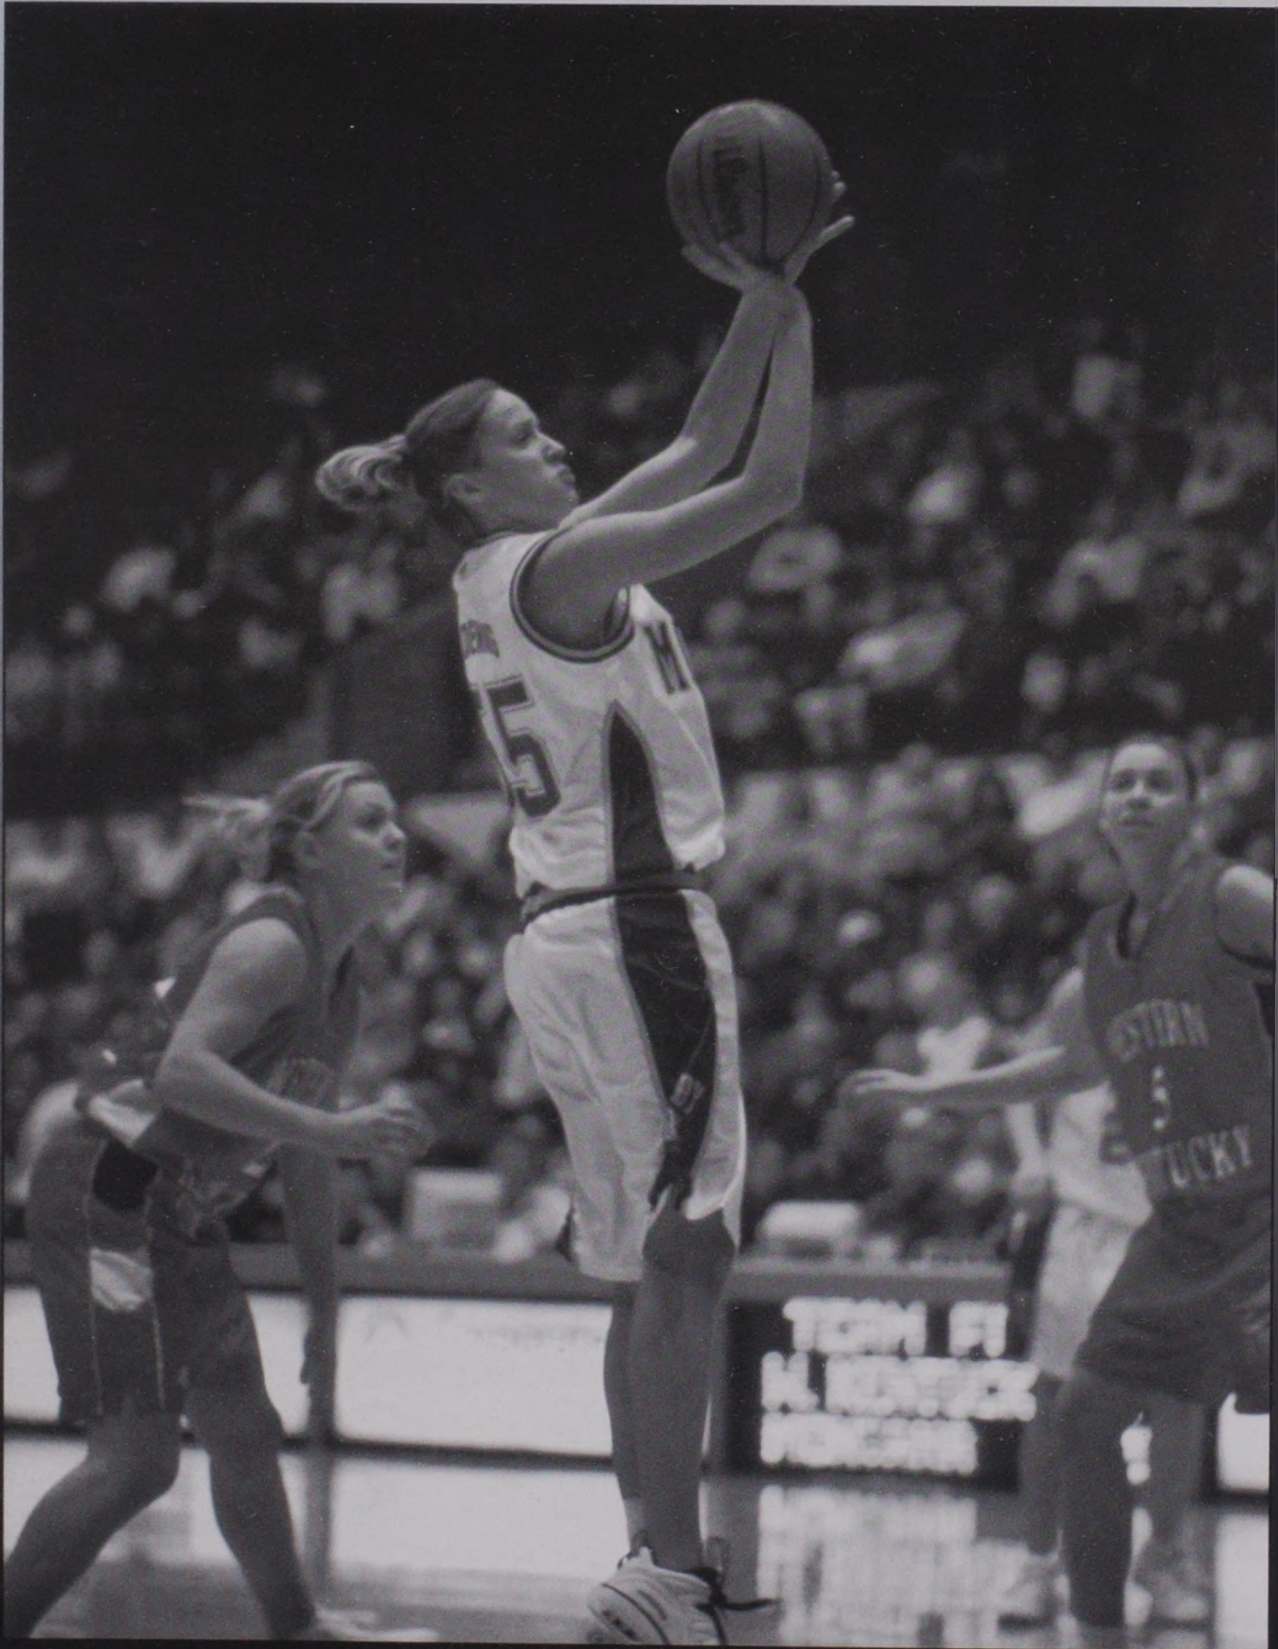

PLAYER PROFILES

Career Statistics – Julie Deming

SEASON	GP-GS	MIN	/---TOTAL---			/3-POINTERS/			FT	FTA	PCT	/-----REBOUNDS-----/				PF-DQ	A	TO	BLK	ST	PTS	AVG	
			FG	FGA	PCT	FG	FGA	PCT				OFF	DEF	TOT	AVG								
1999-2000	30- 0	521	63	137	.460	6	15	.400	25	37	.676	38	56	94	3.1	57-	1	55	60	8	27	157	5.2
2000-01	29- 1	513	70	165	.424	11	21	.524	36	45	.800	35	51	86	3.0	59-	2	39	54	3	23	187	6.4
2001-02	29-29	853	113	271	.417	25	64	.391	42	48	.875	35	100	135	4.7	77	3	71	70	12	31	293	10.1
TOTALS	88-30	1887	246	573	.429	42	100	.420	103	130	.792	108	207	315	3.6	193-	6	165	184	23	81	637	7.2