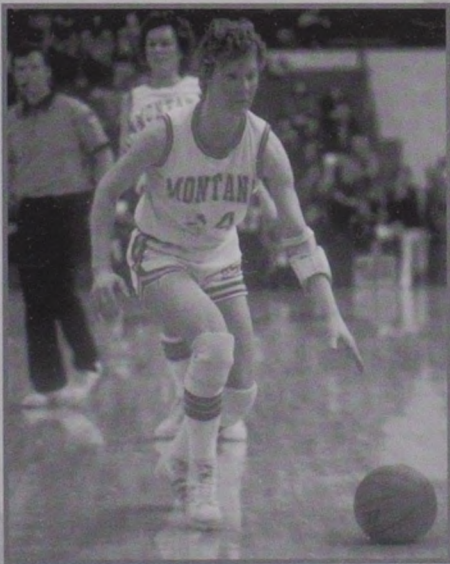

BIG SKY CONFERENCE

*25
Years of Success*