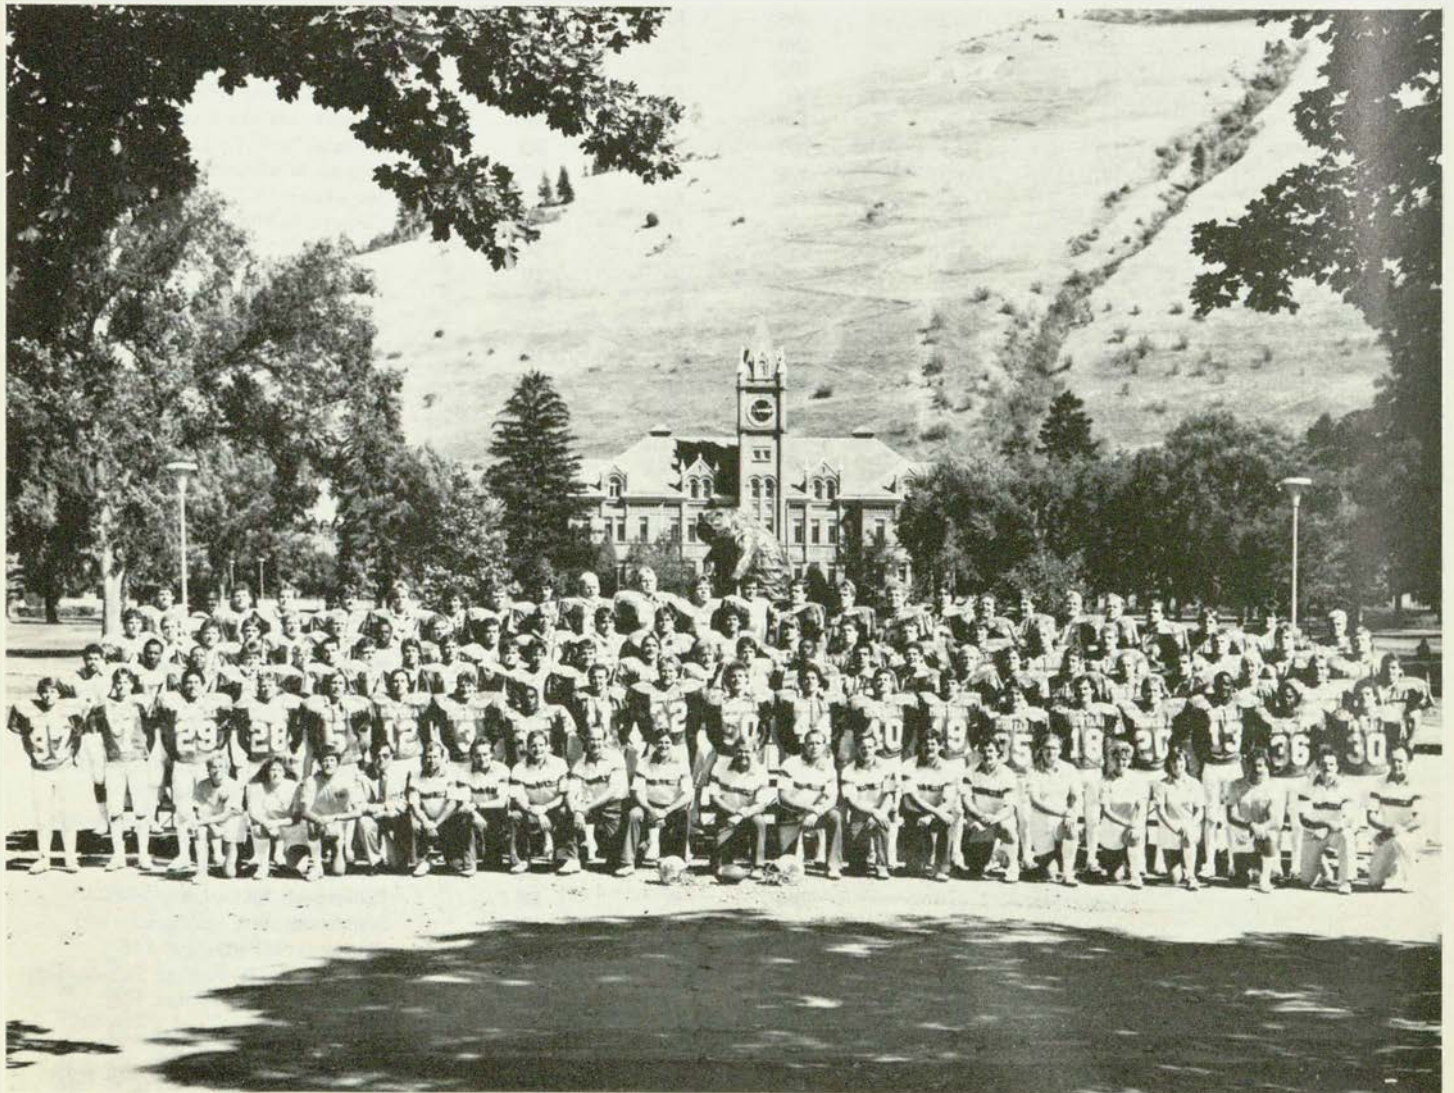

1984 Football Schedule

Sept.

8	Abilene Christian	Home (Poster Day)	2:00 p.m.
14	Portland State	Portland	8:00 p.m.
22	Idaho State*	Pocatello	7:30 p.m.
29	Weber State*	Ogden	7:00 p.m.

Oct.

6	Northern Arizona*	Home (Parent Day)	1:30 p.m.
13	Eastern Washington	Home (Family Day)	1:30 p.m.
20	Boise State*	Boise	7:00 p.m.
27	Idaho*	Home (Homecoming)	2:00 p.m.

Nov.

3	Montana State*	Home (84th Annual)	1:30 p.m.
10	Nevada-Reno*	Reno	2:30 p.m.
24	Army (8th Annual Mirage Bowl)	Tokyo, Japan	TBA

*Big Sky Games. All times MST. Home games are at Dornblaser Field.

Montana Grizzlies "Team of the 80s"